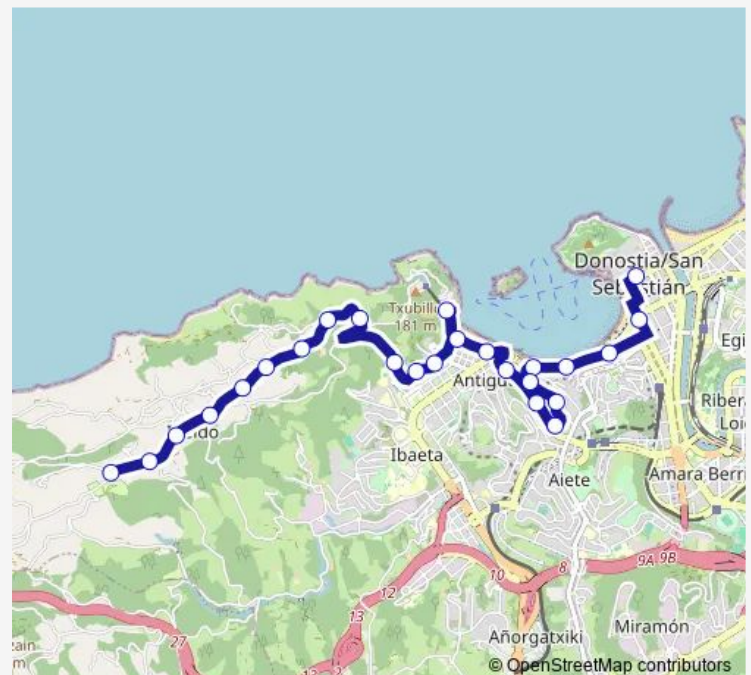

Thursday 07:05-22:05

Friday 07:05-22:05

Saturday 00:00-23:05

Sunday 08:35-22:05

Route info

Direction: Boulevard 19

Stops: 25

Trip Duration: 0 hour 25 min

16 — Igeldo

BusMaps

Kristobal Balenziaga 96

Igeldo Herria

Meteorologikoa Po.44

Camping

Direction

Camping — Boulevard 19

Thursday 07:30-22:30

Friday 07:30-22:30

Saturday 07:30-23:30

Sunday 09:00-22:30

Route info

Direction: Camping

Stops: 26

Trip Duration: 0 hour 28 min