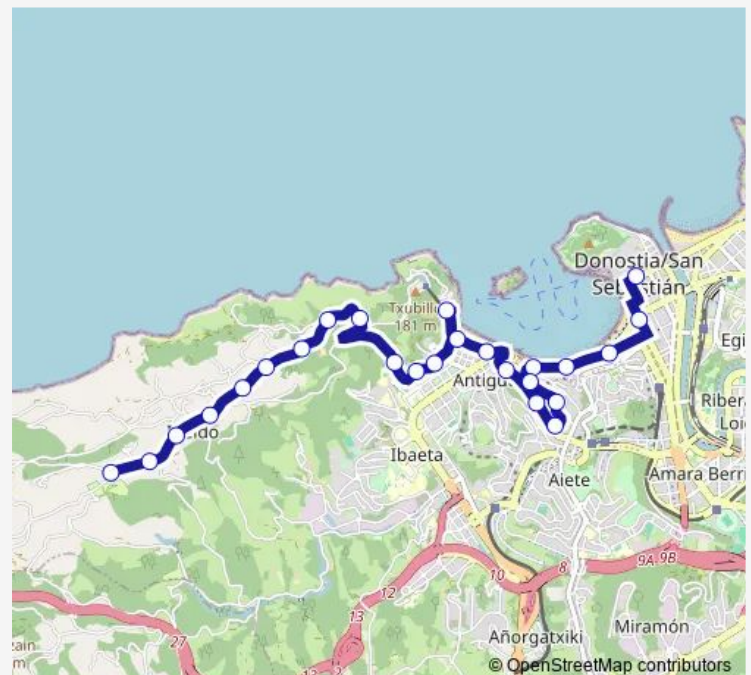

Thursday 07:05-22:05

Friday 07:05-22:05

Saturday 00:00-23:05

Sunday 08:35-22:05

Route info

Direction: Boulevard 19

Stops: 25

Trip Duration: 0 hour 25 min

16 — Igeldo

Kristobal Balenziaga 96

Igeldo Herria

Meteorologikoa Po.44

Camping

Direction

Camping — Boulevard 19

26 stops

Askatasuna 31

Okendo 5

Route schedule

Camping — Boulevard 19

Monday 07:30-22:30

Tuesday 07:30-22:30

Wednesday 07:30-22:30

Thursday 07:30-22:30