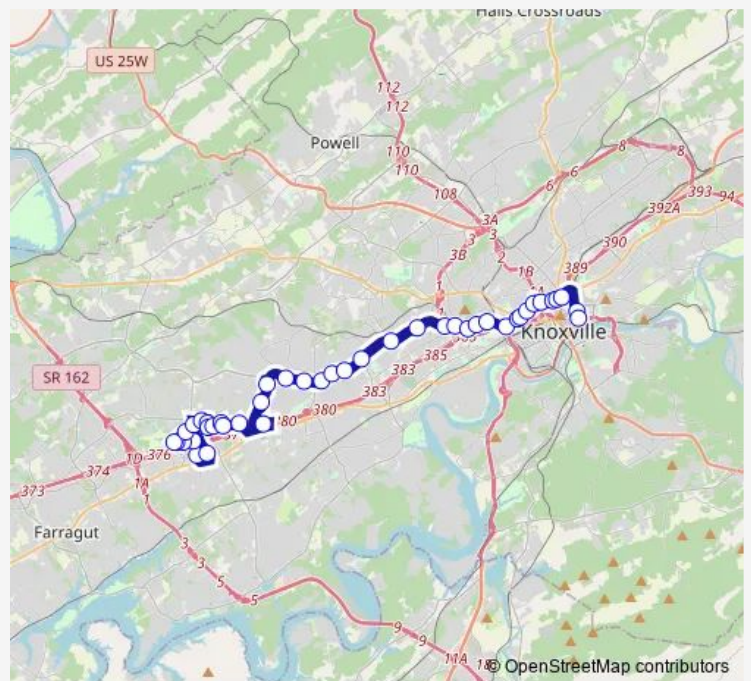

[Go to website](#)

**Direction**  
 Knoxville Station Bay C — Market Place Blvd SB after Peters Rd

44 stops

[Open route schedule](#)

- Knoxville Station Bay C
- Hall of Fame Dr NB Mid-Block before Summitt Hill Dr
- 5th Ave WB and Lamar St
- 5th Ave WB and King St
- 5th Ave WB and Cooper St
- Fifth Ave WB and Arthur St
- University Ave WB after Boyd St
- University Ave WB and College St
- Middlebrook Pk WB and Clyde St
- Middlebrook Pk WB and 21st St
- Middlebrook Pk WB and Sutherland Ave
- Middlebrook Pk WB and Mingle Ave
- Middlebrook Pk WB before Loraine St
- Middlebrook Pk WB and Liberty St
- Middlebrook Pk WB and Clove Ln
- Middlebrook Pk WB and Lonas Dr
- Middlebrook Pk WB and Henson Rd
- Middlebrook Pk WB and Weisgarber Rd
- Middlebrook Pk WB before Dowell Springs Blvd
- Middlebrook Pk WB and Lake Brook Blvd
- Middlebrook Pk WB and Bearden Middle School

Route schedule

Knoxville Station Bay C — Market Place Blvd SB after Peters Rd

Monday	06:15-20:15
Tuesday	06:15-20:15
Wednesday	06:15-20:15
Thursday	06:15-20:15
Friday	06:15-20:15
Saturday	07:15-20:15
Sunday	08:15-20:15

Route info

Direction: Knoxville Station Bay C

Stops: 44

Trip Duration: 1 hour 25 min

16 — 16 Middlebrook/Cedar Bluff

Middlebrook Pk WB and Piney Grove Church Rd

Middlebrook Pk WB and Webster Grove Ln

North Gallaher View Rd SB after Middlebrook Pk

Park Village Dr NB past Ten Mile Rd

Dutchtown Rd WB after Park Village Dr

Cedar Bluff Rd SB and Sherrill Blvd

Sherrill Blvd WB at Christian Academy

Sherrill Blvd WB and Park West Blvd

Parkwest Medical Center