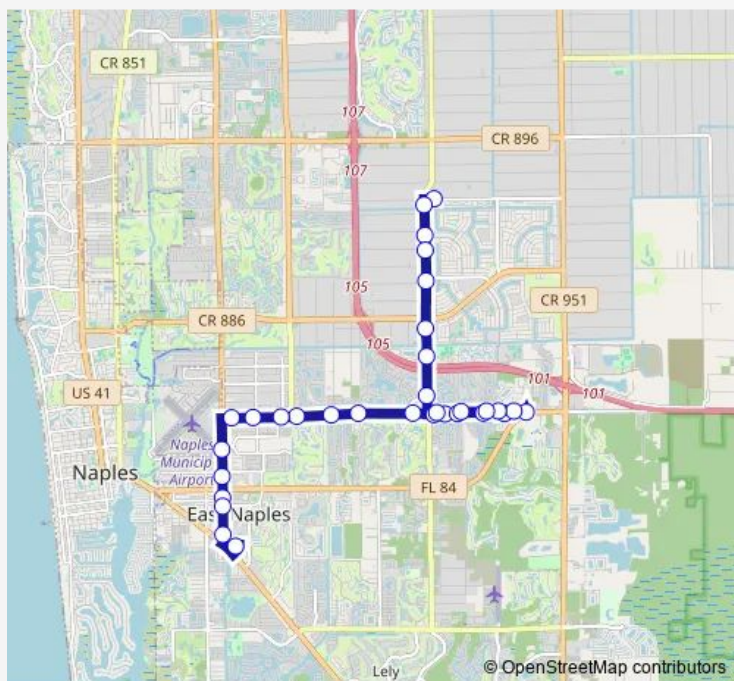

## Bus 16 Golden Gate City

[Go to website](#)

### Direction

Logan Ct — Govt Center

32 stops

[Open route schedule](#)

- Logan Ct
- 16th Pl Sw
- Hunter Blvd
- Seagrass Ln
- Copper Leaf Ln
- Golden Gate Pkw
- Prince Adrew Bd
- Devonshire Blvd
- Santa Clara Dr
- Plantation Cir
- Sabal Lakes Dr
- Madison Park
- CAT Ops
- Radio Lane
- Radio Rd
- Robin Hood Cir
- Sanctuary Dr
- Gabriel Cir
- Berkshire Pine
- Berkshire Comm
- Tina Ln

### Route schedule

Logan Ct — Govt Center

Monday	04:35-17:04
Tuesday	04:35-17:04
Wednesday	04:35-17:04
Thursday	04:35-17:04
Friday	04:35-17:04
Saturday	04:35-17:04
Sunday	—

### Route info

Direction: Logan Ct

Stops: 32

Trip Duration: 0 hour 36 min

16 — Golden Gate City

San Marcos Blvd

Livingston Rd

Commercial Blvd