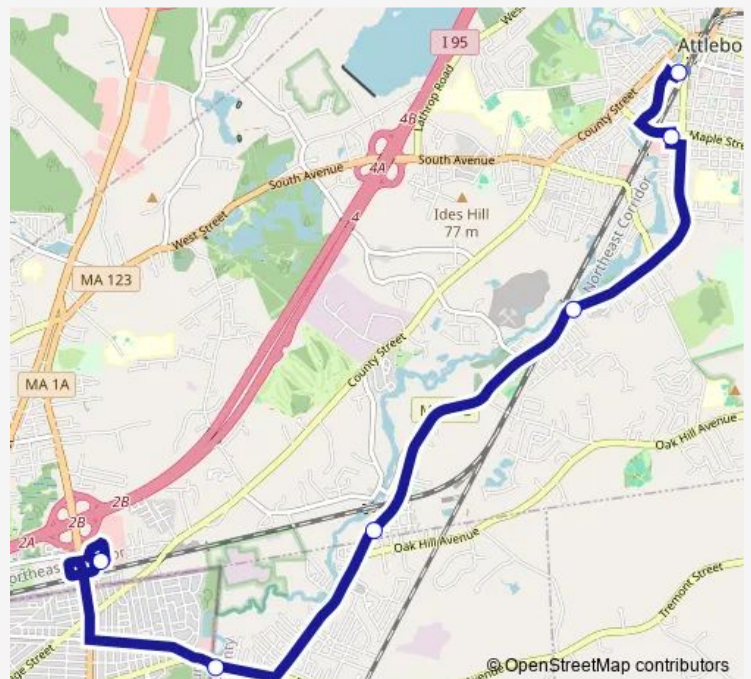

Attleboro Crossing

Attleboro Transit Center

### Route schedule

Market Basket — Attleboro Transit Center

Monday 06:30-17:30

Tuesday 06:30-17:30

Wednesday 06:30-17:30

Thursday 06:30-17:30

Friday 06:30-17:30

Saturday 09:30-16:30

### Route info

Direction: Market Basket

Stops: 6

Trip Duration: 0 hour 20 min

16 — Seekonk/Attleboro

**Direction**

Attleboro Transit Center — Market Basket

7 stops

[Open route schedule](#)

Attleboro Transit Center

Attleboro Crossing

S Main Street and Clarence Street

S Main Street and Camp Street

Knight Avenue and South Main

Central Plaza

Market Basket