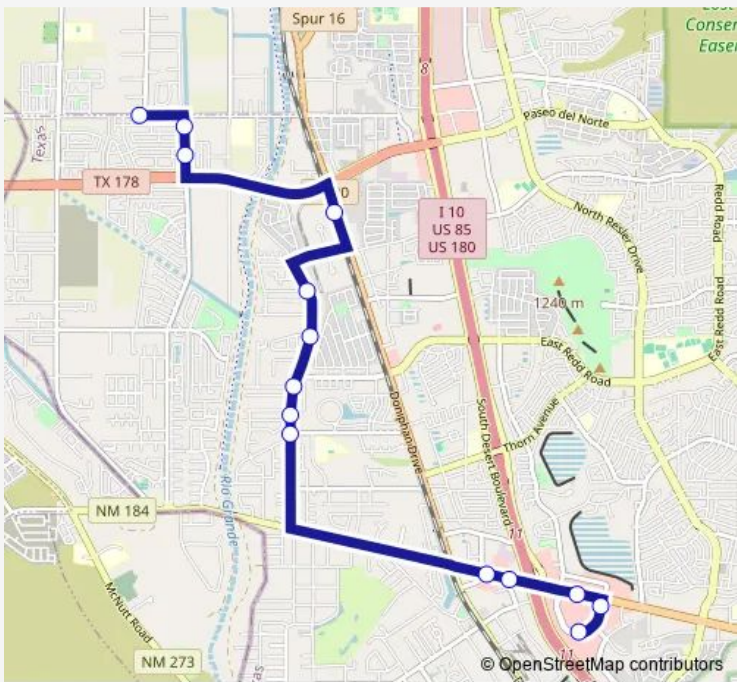

Bus 16 Upper Valley Circulator

[Go to website](#)

Direction
 Borderland Rd/Bea Martinez Pl — Westside Transfer Center Bay C
 14 stops
[Open route schedule](#)

- Borderland Rd/Bea Martinez Pl
- Upper Valley Rd/Cancellare Ave
- Upper Valley Rd/Linda Johnson Ave
- DoniphanRio Valley Estates
- Montoya Dive/Jardin Bello
- Montoya/Rio Estancia
- Montoya/Mamie
- Montoya/Del Mar
- Montoya/Mulberry
- MesaCrossroads
- 7845 MesaOsborne
- 7575 Mesa1st Remcon Cir.
- 7411 RemconMesa
- Westside Transfer Center Bay C

Route schedule
 Borderland Rd/Bea Martinez Pl — Westside Transfer Center Bay C

Monday	08:13
Tuesday	08:13
Wednesday	08:13
Thursday	08:13
Friday	08:13
Saturday	—
Sunday	—

Route info
 Direction: Borderland Rd/Bea Martinez Pl
 Stops: 14
 Trip Duration: 0 hour 42 min

Direction

Westside Transfer Center Bay C — Borderland Rd/Bea Martinez PI

22 stops

[Open route schedule](#)

Westside Transfer Center Bay C

Mesa Osborne

MesaCrossroads

Country ClubOcotillo

Friday 07:40

Saturday —

Sunday —

Route info

Direction: Westside Transfer Center Bay C

Stops: 22

Trip Duration: 0 hour 33 min

16 Bus time schedules and route maps are available in an offline PDF at busmaps.com. Use the busmaps.com website to see live bus times, train schedule or subway schedule, and step-by-step directions for all public transit in El Paso