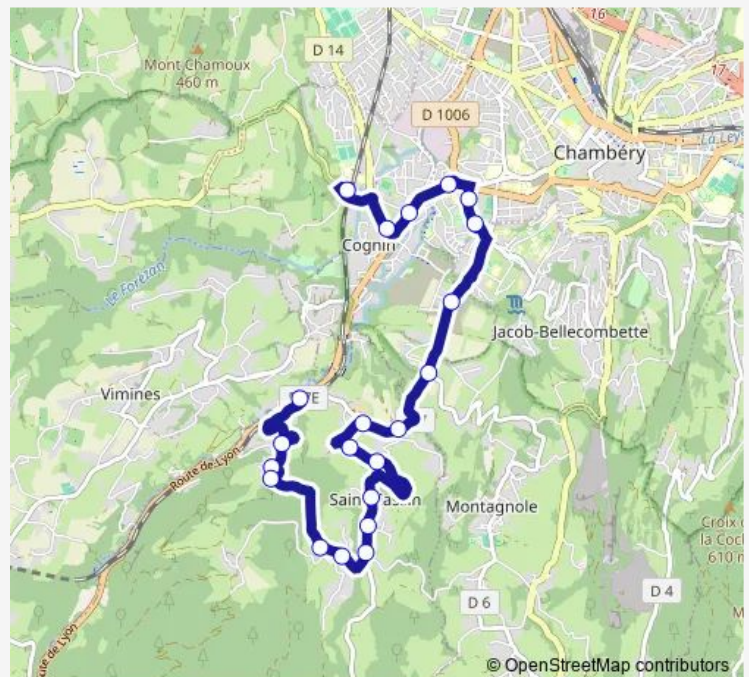

### Direction

Le Pont — College H. Bordeaux

21 stops

[Open route schedule](#)

- Le Pont
- Roche Fougère
- Ch. Des Chataîgniers
- Chemin De Chabran
- Nanti
- Grignon
- L'Oratoire
- Les Bonnets
- St Cassin Chef-Lieu
- Le Chatelard
- Les Platons
- Le Chêne
- Les Alberges
- Césolet
- Les Clarines
- Biollay
- Clémenceau
- Bosco
- Cognin Centre
- Forgerie
- College H. Bordeaux

### Route schedule

Le Pont — College H. Bordeaux

|           |             |
|-----------|-------------|
| Monday    | 07:12-08:16 |
| Tuesday   | 07:12-08:16 |
| Wednesday | 07:12-08:16 |
| Thursday  | 07:12-08:16 |
| Friday    | 07:12-08:16 |
| Saturday  | —           |
| Sunday    | —           |

### Route info

Direction: Le Pont

Stops: 21

Trip Duration: 0 hour 25 min

## Route info

Direction: College H. Bordeaux

Stops: 21

Trip Duration: 0 hour 25 min

16 Bus time schedules and route maps are available in an offline PDF at [busmaps.com](https://busmaps.com). Use the [busmaps.com](https://busmaps.com) website to see live bus times, train schedule or subway schedule, and step-by-step directions for all public transit in Chambery