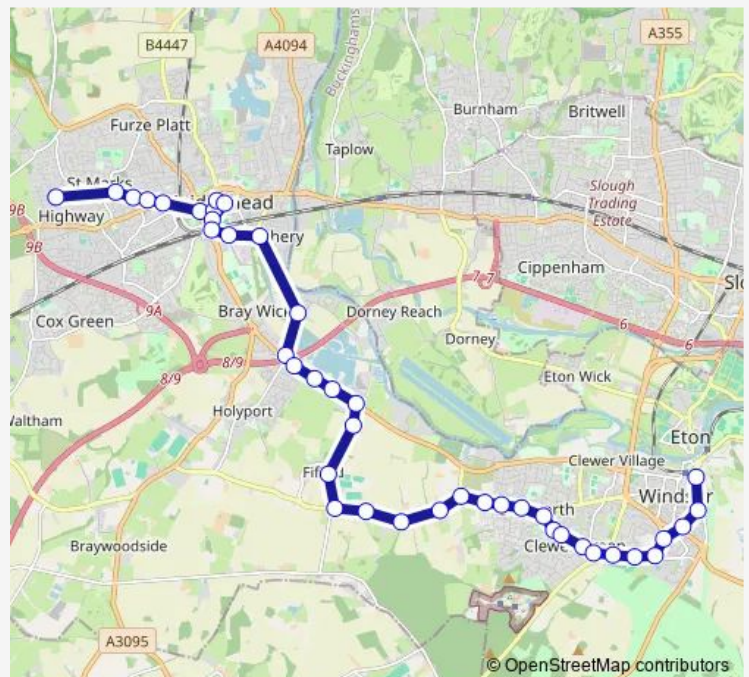

Thursday 06:15-18:30

Friday 06:15-18:30

Saturday 07:30-18:35

Sunday 10:00-18:00

Route info

Direction: Barclays Bank

Stops: 48

Trip Duration: 1 hour 10 min

16 — Maidenhead - Windsor via Bray, Fifield & Dedworth **BusMaps**

Kimbers Farm

Braywood First School

Braywood Memorial Hall

Meadow Way

Ferndale Park

Westbrook

Braywick Post Office

Bray Lake

Holyport Turn

Hastings Close

Village Hall

Chiltern Road

Stafferton Way

Maidenhead Railway Station

Frascati Way