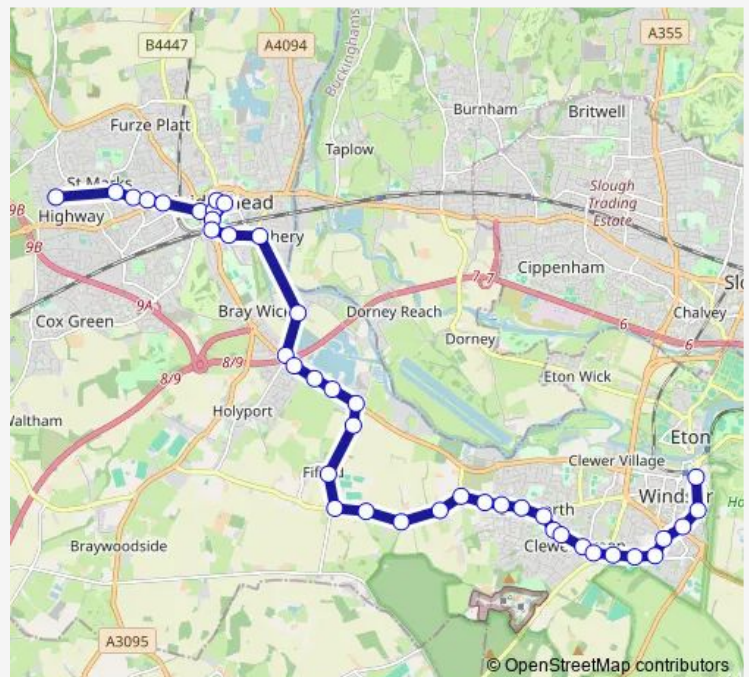

### Route schedule

Barclays Bank — Newlands Girls' School

Monday 06:15-18:30

Tuesday 06:15-18:30

Wednesday 06:15-18:30

Thursday 06:15-18:30

Friday 06:15-18:30

Saturday 07:30-18:35

### Route info

Direction: Barclays Bank

Stops: 48

Trip Duration: 1 hour 10 min

16 — Maidenhead - Windsor via Bray, Fifield & Dedworth **BusMaps**

Kimbers Farm

Braywood First School

Braywood Memorial Hall