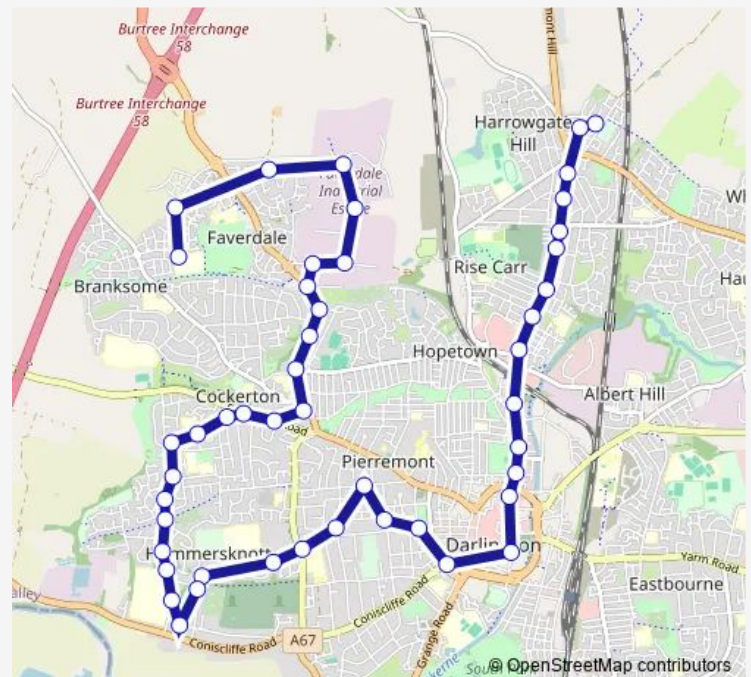

### Route schedule

West Park Hospital — Glebe Road

Monday 07:53

Tuesday 07:53

Wednesday 07:53

Thursday 07:53

Friday 07:53

Saturday —

### Route info

Direction: West Park Hospital

Stops: 48

Trip Duration: 1 hour 4 min

16 — Harrowgate Hill - Mowden or West Park

Edinburgh Drive

Salutation Road

Cemetery Lane