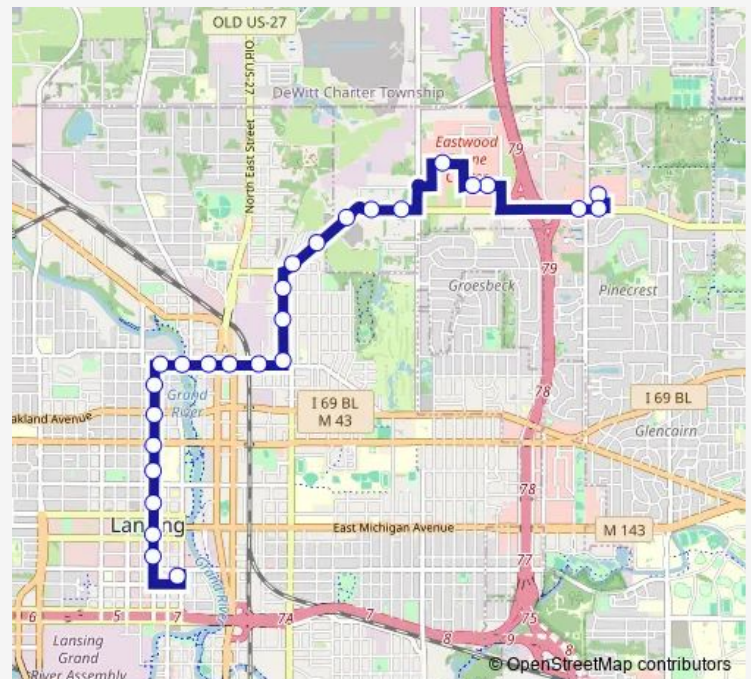

WBD Lake Lansing before Commonwealt

WBD Lake Lansing past New York

SBD High past Lake Lansing

SBD High St past North

SBD High St before Grand River

EBD Grand River after Case

WBD Grand River past Larch

WBD Grand River past Cedar

WBD Grand River past Turner

WBD Grand River past Washington

SBD Capitol before Kilborn St

SBD Capitol past W Oakland Ave

Route schedule

Meijer Lake Lansing Boarding Center (East Side) — Cata Trans Center

Monday 07:40-22:45

Tuesday 08:10-22:15

Wednesday 10:10-22:45

Thursday 12:10-22:15

Friday 09:10-21:45

Saturday 10:30-22:30

Sunday 09:30-18:30

Route info

Direction: Meijer Lake Lansing Boarding Center (East Side)

Stops: 27

Trip Duration: 0 hour 25 min

16 — OLD Town - W. LK Lansing - Eastwood

SBD Capitol past Saginaw St

SBD Capitol past Genessee St

SBD Capitol past W Ionia St

SBD Capitol before W Allegan St

SBD Capitol past W Washtenaw St