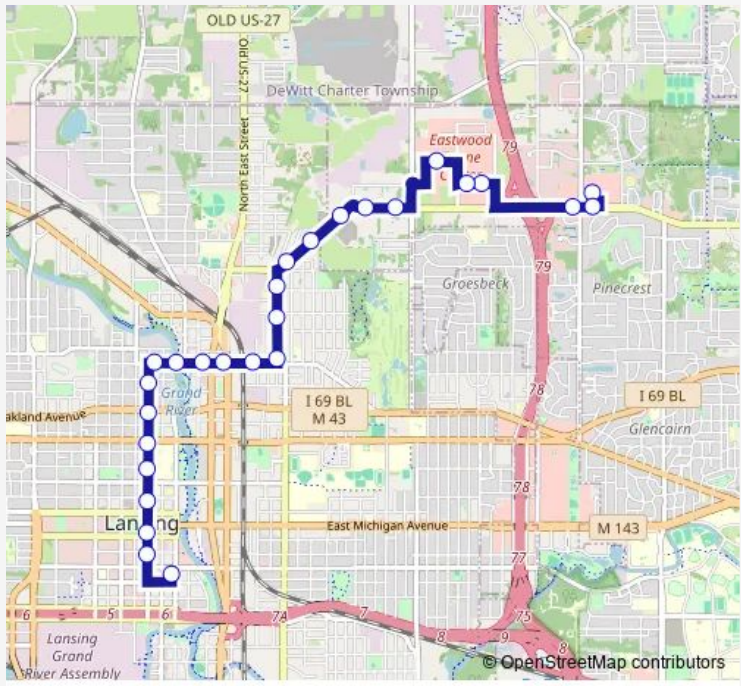

Bus 16 OLD Town - W. LK Lansing - Eastwood

[Go to website](#)

Direction
 Meijer Lake Lansing Boarding Center (East Side) — Cata Trans Center
 27 stops
[Open route schedule](#)

- Meijer Lake Lansing Boarding Center (East Side)
- WBD Lake Lansing past Meijer Ent.
- WBD Lake Lansing past Coolidge Rd
- WBD ETC Drive before Mitchells
- WBD ETC Drive by Bravo
- WBD @ Wal Mart
- WBD Lake Lansing past Wood
- WBD Lake Lansing before Chamberlain
- WBD Lake Lansing past Chamberlain
- WBD Lake Lansing before Commonwealt
- WBD Lake Lansing past New York
- SBD High past Lake Lansing
- SBD High St past North
- SBD High St before Grand River
- EBD Grand River after Case
- WBD Grand River past Larch
- WBD Grand River past Cedar
- WBD Grand River past Turner
- WBD Grand River past Washington
- SBD Capitol before Kilborn St
- SBD Capitol past W Oakland Ave

Route schedule
 Meijer Lake Lansing Boarding Center (East Side) — Cata Trans Center

Monday	11:10-18:45
Tuesday	09:10-22:15
Wednesday	14:10-15:10
Thursday	13:10-21:15
Friday	06:10-22:15
Saturday	09:30-17:30
Sunday	09:00-18:30

Route info
 Direction: Meijer Lake Lansing Boarding Center (East Side)
 Stops: 27
 Trip Duration: 0 hour 25 min

SBD Capitol past Saginaw St

SBD Capitol past Genessee St

SBD Capitol past W Ionia St

SBD Capitol before W Allegan St

SBD Capitol past W Washtenaw St

Cata Trans Center

Direction

Cata Trans Center — Meijer Lake Lansing Boarding Center (East Side)

23 stops

[Open route schedule](#)

Cata Trans Center

NBD Grand Ave before E Allegan St