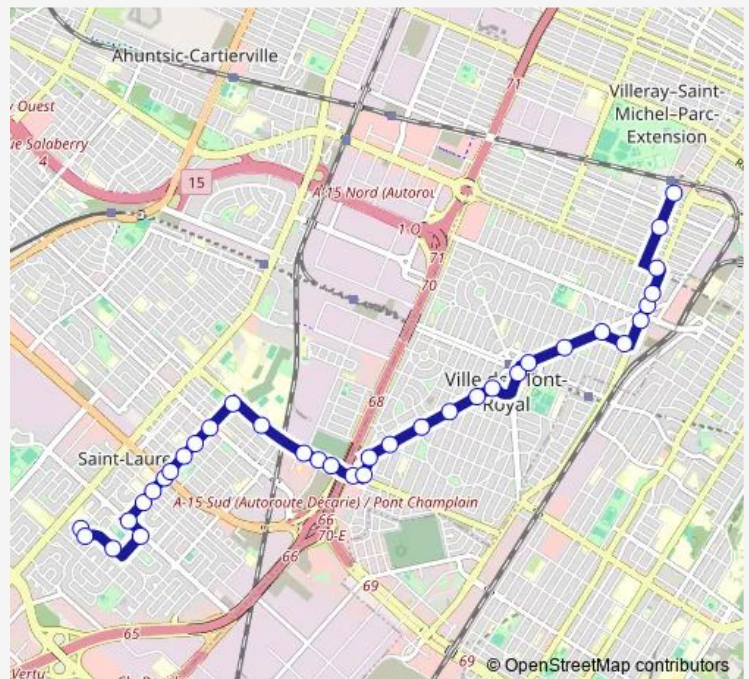

### Route schedule

Station Parc (Ogilvy / Hutchison) — Decelles / Abbott

Monday 05:55-21:30

Tuesday 05:55-21:30

Wednesday 05:55-21:32

Thursday 05:55-21:32

Friday 05:55-21:30

Saturday 05:58-21:32

### Route info

Direction: Station Parc (Ogilvy / Hutchison)

Stops: 35

Trip Duration: 0 hour 26 min

16 — Graham

Sainte-Croix / Dion

Sainte-Croix / Hodge

Sainte-Croix / du Collège

de l'Église / Alexis-Nihon

Decelles / Alexis-Nihon

Decelles / Abbott

**Direction**

Decelles / Abbott — Station Parc (Ogilvy / Hutchison)

36 stops

[Open route schedule](#)

Decelles / Abbott

## Route info

Direction: Decelles / Abbott

Stops: 36

Trip Duration: 0 hour 30 min

Laird / Dunkirk

Graham / Regent

Graham / Dunrae

Graham / Lockhart