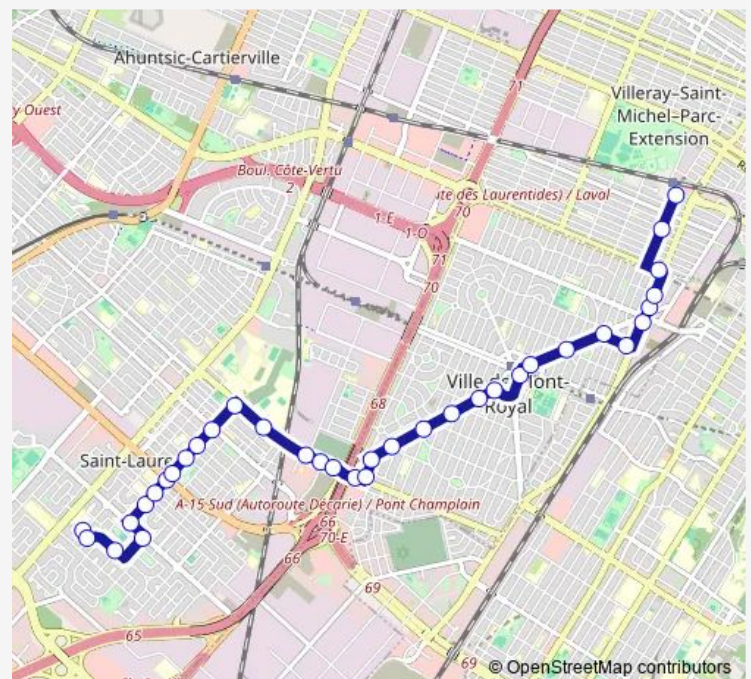

### Route schedule

Station Parc (Ogilvy / Hutchison) — Decelles / Abbott

Monday 05:55-21:30

Tuesday 05:55-21:30

Wednesday 05:55-21:32

Thursday 05:55-21:32

Friday 05:55-21:30

Saturday 05:58-21:32

### Route info

Direction: Station Parc (Ogilvy / Hutchison)

Stops: 35

Trip Duration: 0 hour 38 min

Sainte-Croix / Dion

Sainte-Croix / Hodge

Sainte-Croix / du Collège

de l'Église / Sainte-Croix

## Direction

Decelles / Abbott — Station Parc (Ogilvy / Hutchison)

36 stops

[Open route schedule](#)

Decelles / Abbott

Abbott / Paton

Brunet / Stevens

Beaudet / Alexis-Nihon

## Route info

Direction: Decelles / Abbott

Stops: 36

Trip Duration: 0 hour 29 min

Laird / Dunkirk

Graham / Regent

Graham / Dunrae

Graham / Lockhart