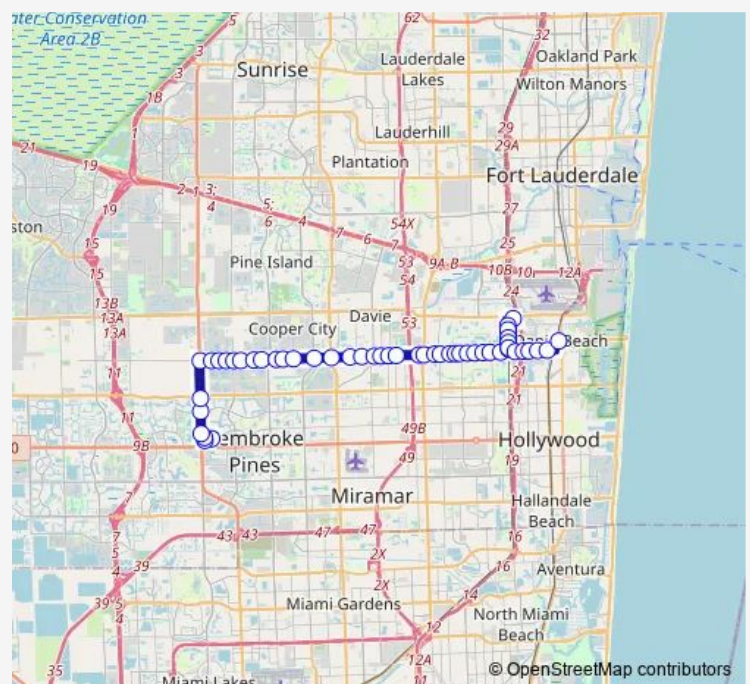

Stirling R/Hiatus R

Stirling R/SW 110 A

Stirling R/Embassy D - (SW 106 A)

Stirling R/Palm A

Stirling R/Darlington P

Stirling R/NW 94 A

Stirling R/NW 90 A

Stirling R/Pine Island R

Stirling R/University D

Stirling R/NW 77 A

Stirling R/#7400

Route schedule

Pembroke Lakes Mall — Dania Beach City Hall - (Dania Beach B/SW 1 A)

Monday 05:45-22:15

Tuesday 05:45-22:15

Wednesday 05:45-22:15

Thursday 05:45-22:15

Friday 05:45-22:15

Saturday 06:05-21:50

Sunday 07:30-21:00

Route info

Direction: Pembroke Lakes Mall

Stops: 53

Trip Duration: 0 hour 50 min

16 — Stirling Rd Local

Stirling R/Davie R

Stirling R/Carriage R

Stirling R/NW 68 A

Stirling R/NW 65 A

Stirling R/US 441 (W)

Stirling R/US 441 (E)

Stirling R/SW 58 A