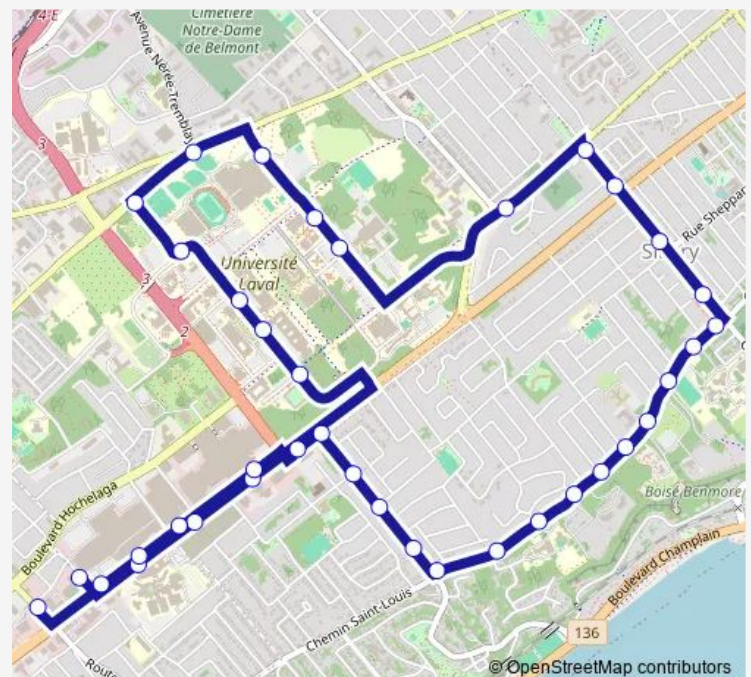

Saturday —

Sunday —

Route info

Direction: Laurier/1941

Stops: 44

Trip Duration: 0 hour 39 min

du Card.-Persico

Treggett