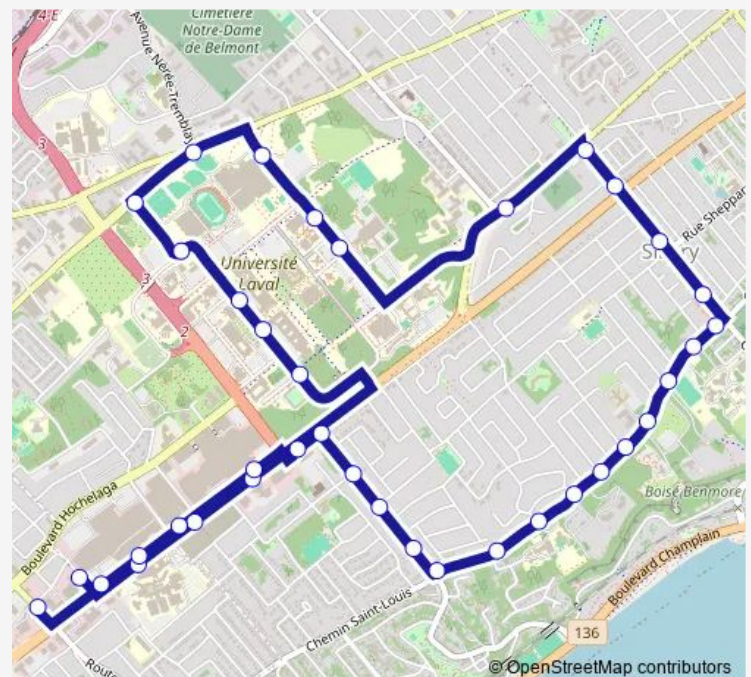

Saturday —

Sunday —

Route info

Direction: Laurier/1941

Stops: 44

Trip Duration: 0 hour 40 min

du Card.-Persico

Treggett