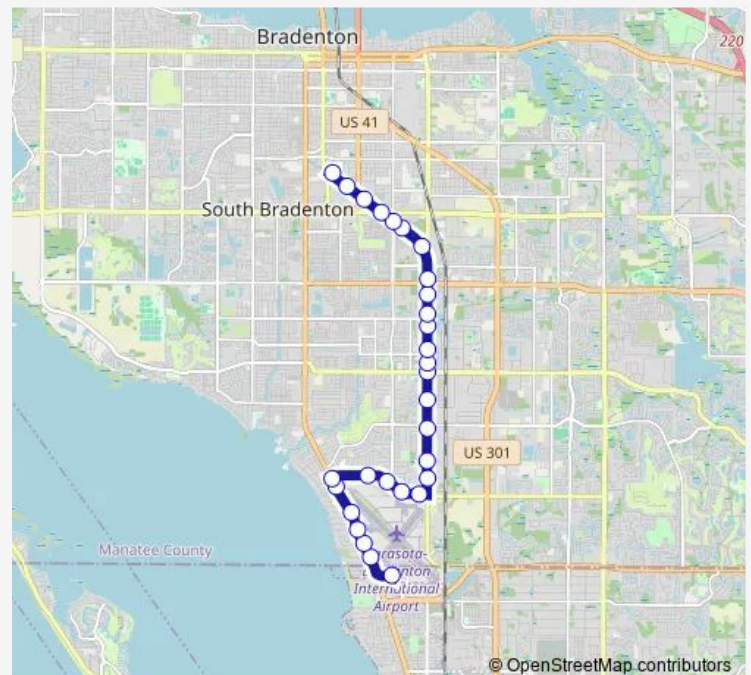

## Bus 16 15th St. E/Tallevast/Airport

[Go to website](#)

Whitfield Ave/Whitfield Industrial Ave

Whitfield Ave/Whitfield Park Loop

Whitfield Ave E/15th St E

### Route schedule

Desoto Station — 15th St/Commerce Ct

Monday 09:05-14:05

Tuesday 09:05-14:05

Wednesday 09:05-14:05

Thursday 09:05-14:05

Friday 09:05-14:05

Saturday 09:05-14:05

### Route info

Direction: Desoto Station

Stops: 24

Trip Duration: 0 hour 25 min

16 — 15th St. E/Tallevast/Airport

15th St E/Idlewild Ct

15th St E/Biotech Way

15th St/Commerce Ct