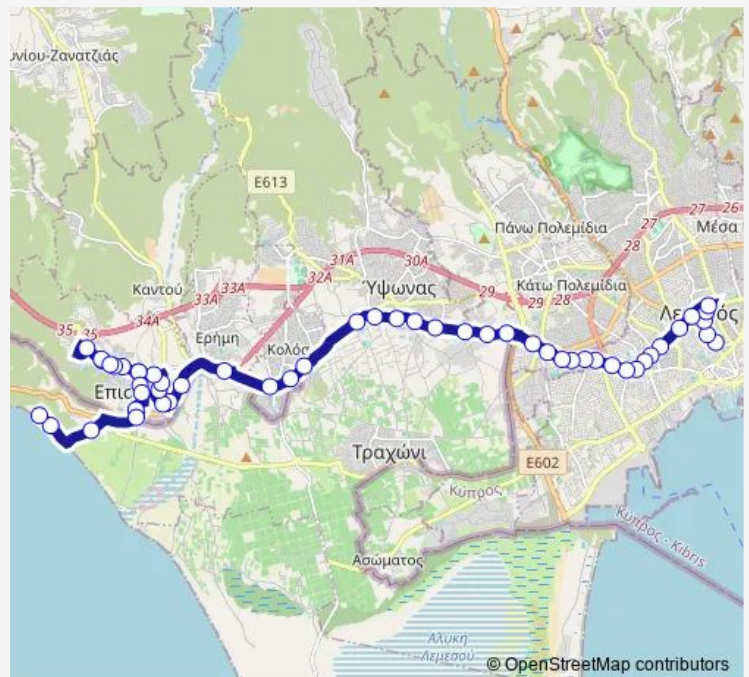

Route schedule

Emel Bus Station Leontiou A' — Kourion Beach

Monday	—
Tuesday	—
Wednesday	05:25-16:00
Thursday	—
Friday	05:25-16:00
Saturday	—
Sunday	—

Route info

Direction: Emel Bus Station Leontiou A'

Stops: 52

Trip Duration: 0 hour 55 min

16 — Leontiou Emel Station - Episkopiana Hotel - Episkopi - Agios Ermogenis - Kourion Beach

Ilia Kannaourou - Danais

Ilia Kannaourou - Menelaou

Ilia Kannaourou - Lefkosias

Agios Georgios Church 1