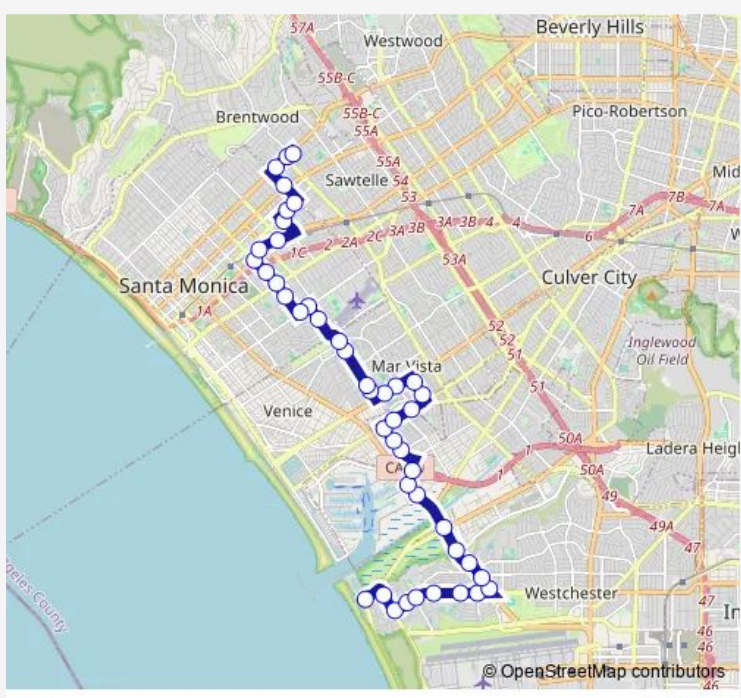

Bus 16 Wilshire BI/Bundy Dr-Playa del Rey

[Go to website](#)

Direction
 Culver EB & Vista DEL MAR Ns — Saltair SB & Wilshire Fs
 45 stops
[Open route schedule](#)

- Culver EB & Vista DEL MAR Ns
- Pershing SB & Fowling Ns
- Manchester EB & Pershing Fs
- Manchester EB & Tuscany Fs
- Manchester EB & Falmouth Fs
- Manchester EB & Saran Ns
- Manchester EB & Park Hill Ns
- Manchester EB & Rayford Ns
- Lincoln NB & Manchester Fs
- Lincoln NB & 83rd Ns
- Lincoln NB & LMU DR Ns
- Lincoln NB & Bluff Creek Fs
- Lincoln NB & Jefferson Fs
- Lincoln NB & Fiji Fs
- Mindanao EB & Lincoln Fs
- Mindanao EB & Marina FWY Fs
- Glencoe NB & Maxella Fs
- Glencoe NB & 4114 Glencoe Mb
- Glencoe NB & Beach Fs
- Washington EB & Redwood Fs
- Washington EB & Beethoven Fs

Route schedule
 Culver EB & Vista DEL MAR Ns — Saltair SB & Wilshire Fs

Monday	06:00-18:00
Tuesday	06:00-18:00
Wednesday	06:00-18:00
Thursday	06:00-18:00
Friday	06:00-18:00
Saturday	—
Sunday	—

Route info
 Direction: Culver EB & Vista DEL MAR Ns
 Stops: 45
 Trip Duration: 0 hour 55 min

16 — Wilshire BI/Bundy Dr-Playa del Rey **BusMaps**

Wade NB & Mitchell Fs

Wade NB & Pacific Fs

Venice WB & Beethoven Fs

Venice WB & Maplewood Fs

Walgrove NB & Lucille Ns

Walgrove NB & Victoria Ns

Walgrove NB & Morningside Fs

Route info

Direction: Saltair SB & Wilshire Fs

Stops: 48

Trip Duration: 1 hour 26 min

Wade SB & Mitchell Fs

Washington WB & Beethoven Ns

Washington WB & Redwood Fs

Glencoe SB & Beach Fs