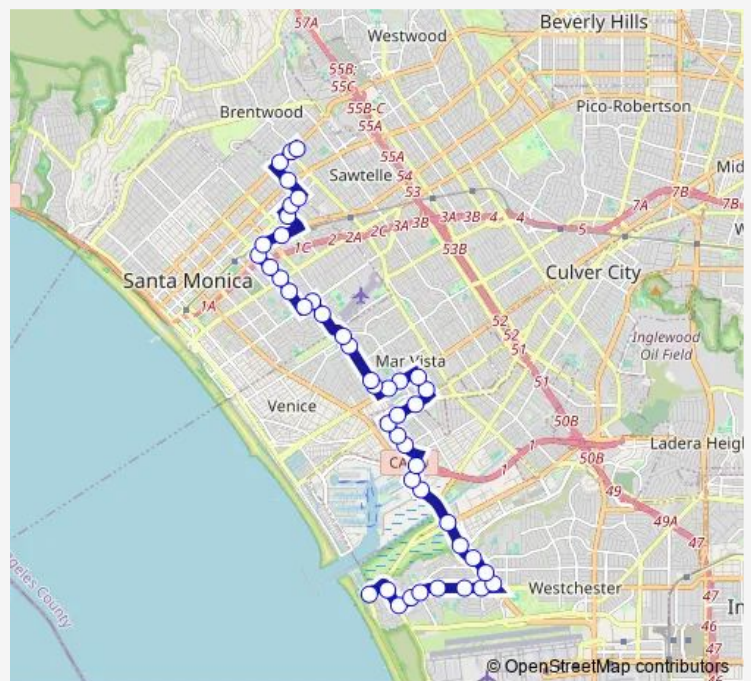

### Route schedule

Culver EB & Vista DEL MAR Ns — Saltair SB & Wilshire Fs

Monday 06:00-18:00

Tuesday 06:00-18:00

Wednesday 06:00-18:00

Thursday 06:00-18:00

Friday 06:00-18:00

Saturday —

### Route info

Direction: Culver EB & Vista DEL MAR Ns

Stops: 45

Trip Duration: 0 hour 57 min

16 — Wilshire BI/Bundy Dr-Playa del Rey

Wade NB & Mitchell Fs

Wade NB & Pacific Fs

Venice WB & Beethoven Fs

## Route info

Direction: Saltair SB &amp; Wilshire Fs

Stops: 48

Trip Duration: 1 hour 19 min

Wade SB & Mitchell Fs

Washington WB & Beethoven Ns

Washington WB & Redwood Fs

Glencoe SB & Beach Fs

Manchester WB & Tuscany Ns

Pershing NB & Manchester Fs

Pershing NB & Rees Fs

Culver EB & Vista DEL MAR Ns

16 Bus time schedules and route maps are available in an offline PDF at [busmaps.com](http://busmaps.com). Use the [busmaps.com](http://busmaps.com) website to see live bus times, train schedule or subway schedule, and step-by-step directions for all public transit in Los Angeles