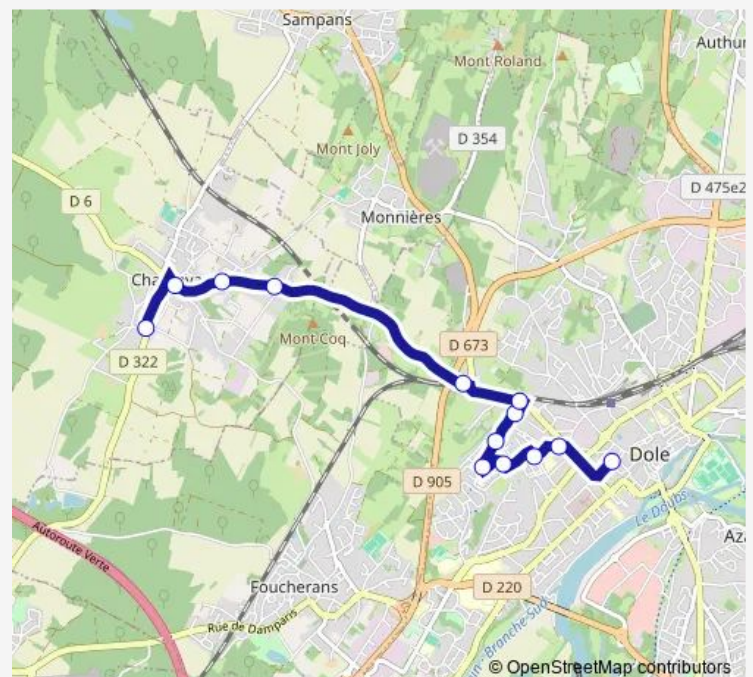

Tuesday 07:18-08:29

Wednesday 07:18-08:29

Thursday 07:18-08:29

Friday 07:18-08:29

Saturday —

Sunday —

Route info

Direction: Champvans Rue de Damparis

Stops: 15

Trip Duration: 0 hour 25 min

16 — Champvans <> Dole

Direction

Théâtre 2 — Champvans Rue de Damparis

13 stops

[Open route schedule](#)

Théâtre 2

Wednesday 12:25-18:05

Thursday 12:25-18:05

Friday 12:25-18:05

Saturday —

Sunday —

Route info

Direction: Théâtre 2

Stops: 13