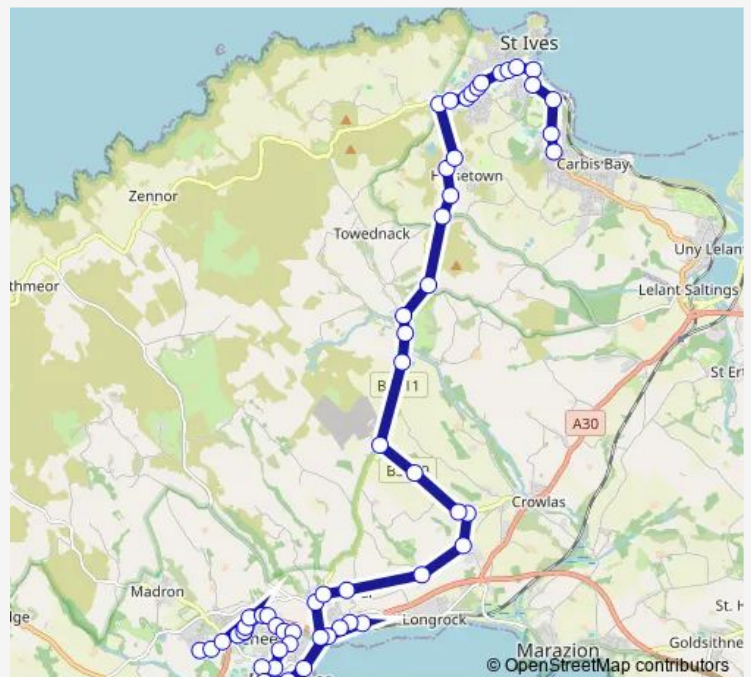

Bus 16 Rosehill Gardens - Penzance - St Ives

[Go to website](#)

Direction

Tesco — Bus Station

40 stops

[Open route schedule](#)

- Tesco
- Cornish Arms
- St Ives Harbour Hotel
- Cinema
- Stennack Surgery
- Opp St James Court
- British Legion
- Trenwith Bridge
- Higher Stennack
- Leach Pottery
- Joannies Avenue
- Fernlee
- Halsetown Inn
- Penhalwyn Trekking Centre
- Penderleath Common
- Engine Inn
- Amalebra Turn
- Telephone Box
- Borea
- Lay By
- Treassowe Manor

Route schedule

Tesco — Bus Station

Monday	07:25
Tuesday	07:25
Wednesday	07:25
Thursday	07:25
Friday	07:25
Saturday	—
Sunday	—

Route info

Direction: Tesco

Stops: 40

Trip Duration: 1 hour 10 min

16 — Rosehill Gardens - Penzance - St Ives

Haig Place

Sona Merg Close

Treneere Stores

The Close

Humphry Davy School

Tremenhere Road

Tolver Road

West Cornwall Hospital