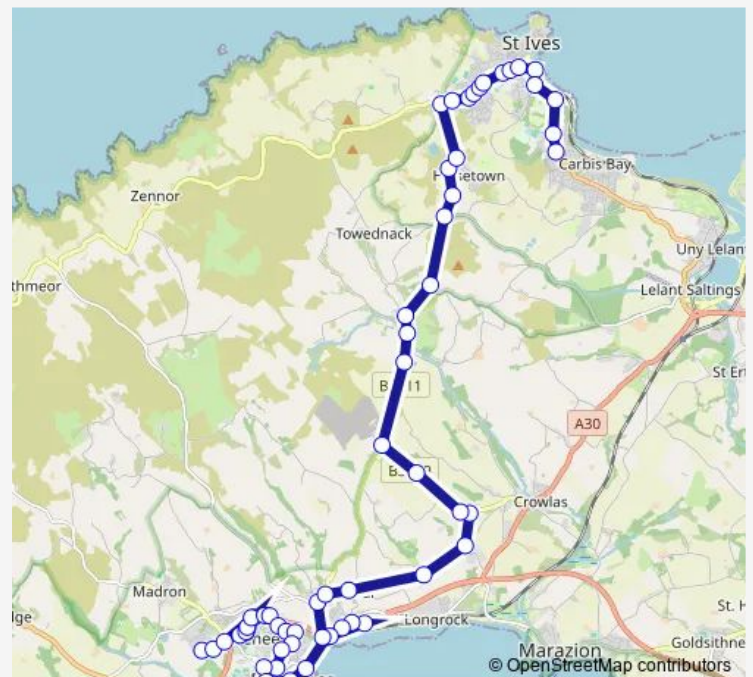

Bus 16 Rosehill Gardens - Penzance - St Ives

[Go to website](#)

Direction

Tesco — Bus Station

40 stops

[Open route schedule](#)

- Tesco
- Cornish Arms
- St Ives Harbour Hotel
- Cinema
- Stennack Surgery
- Opp St James Court
- British Legion
- Trenwith Bridge
- Higher Stennack
- Leach Pottery
- Joannies Avenue
- Fernlee
- Halsetown Inn
- Penhalwyn Trekking Centre
- Penderleath Common
- Engine Inn
- Amalebra Turn
- Telephone Box
- Borea
- Lay By
- Treassowe Manor

Route schedule

Tesco — Bus Station

Monday	07:25
Tuesday	07:25
Wednesday	07:25
Thursday	07:25
Friday	07:25
Saturday	—
Sunday	—

Route info

Direction: Tesco

Stops: 40

Trip Duration: 1 hour 10 min

16 — Rosehill Gardens - Penzance - St Ives

Haig Place

Sona Merg Close

Treneere Stores

The Close

Humphry Davy School

Tremenhere Road

Tolver Road

West Cornwall Hospital