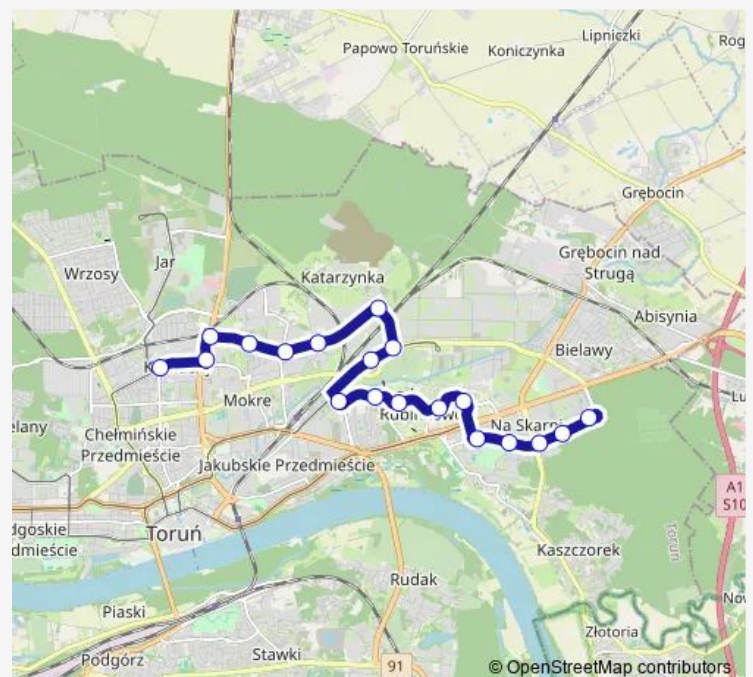

Direction

Koniuchy 02 — Olimpijska P&R 01

19 stops

[Open route schedule](#)

Koniuchy 02

Wielki Rów 02

Polna 01

Batorego nż 01

Manhattan 01

Przybyłów 01

Ślaskiego 04

Wyszyńskiego 03

Ligi Polskiej 03

Kosynierów Kośc. 03

Olimpijska P&R 01

Route schedule

Koniuchy 02 — Olimpijska P&R 01

Monday 04:28

Tuesday 04:28

Wednesday 04:28

Thursday 04:28

Friday 04:28

Saturday 04:28

Sunday 04:28

Route info

Direction: Koniuchy 02

Stops: 19

Trip Duration: 0 hour 30 min

16 Bus time schedules and route maps are available in an offline PDF at busmaps.com. Use the busmaps.com website to see live bus times, train schedule or subway schedule, and step-by-step directions for all public transit in Lysomice