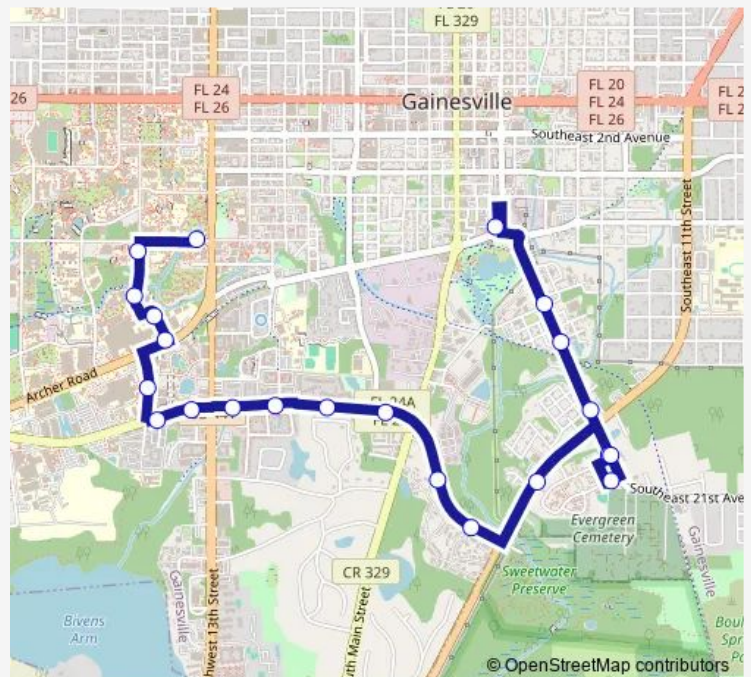

Norwood Neighborhood (North)

Dignity Project

SE 4th Street @ SE 10th Ave

Route schedule

Beaty Towers — Rosa Parks RTS Downtown Station

Monday 06:47-22:57

Tuesday 06:47-22:57

Wednesday 06:47-22:57

Thursday 06:47-22:57

Friday 06:47-22:57

Saturday 07:15-18:15

Sunday 10:15-17:15

Route info

Direction: Beaty Towers

Stops: 22

Trip Duration: 0 hour 18 min

16 — Beaty Towers To Downtown Station

Direction

Rosa Parks RTS Downtown Station — Beaty Towers

19 stops

[Open route schedule](#)

Rosa Parks RTS Downtown Station

SE 4th Street @ SE 10th Avenue

Dignity Project

Friday 06:30-22:40

Saturday 07:35-17:35

Sunday 10:35-17:35

Route info

Direction: Rosa Parks RTS Downtown Station

Stops: 19

Trip Duration: 0 hour 15 min

16 Bus time schedules and route maps are available in an offline PDF at busmaps.com. Use the busmaps.com website to see live bus times, train schedule or subway schedule, and step-by-step directions for all public transit in Gainesville