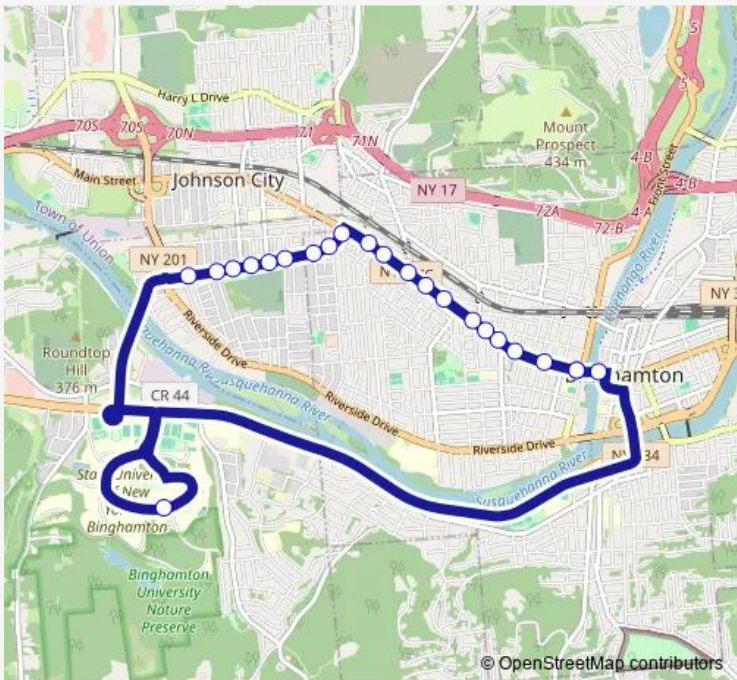

## Bus 16 BU Express

[Go to website](#)

**Direction**  
Main/Front — Main/Front

23 stops

[Open route schedule](#)

- Main/Front
- Main/Chapin
- Main/Mather
- Main/Crandall
- Main/Cedar
- Main/Jarvis
- Main/Schiller
- Main/Orton
- Main/Glenwood
- Main/Crestmont
- Main/Crary
- Floral/Main
- Floral/West End Ave
- Floral/Cleveland
- Floral/Burbank
- Floral/Willow
- Floral/Roberts
- Floral/Harrison
- Floral/Charles
- Floral/Cook
- BU/Admission

Route schedule  
Main/Front — Main/Front

Monday	07:30-10:10
Tuesday	07:30-10:10
Wednesday	07:30-10:10
Thursday	07:30-10:10
Friday	07:30-10:10
Saturday	—
Sunday	—

Route info

Direction: Main/Front

Stops: 23

Trip Duration: 0 hour 39 min

16 — BU Express BusMaps

Court/Water

Main/Front

16 Bus time schedules and route maps are available in an offline PDF at [busmaps.com](https://busmaps.com). Use the [busmaps.com](https://busmaps.com) website to see live bus times, train schedule or subway schedule, and step-by-step directions for all public transit in Binghamton

The schedule is provided in the local timezone. Times with "(+1)" indicate departures on the next day.

PDF file created on 2025-02-26

2024 BusMaps.com - All Rights Reserved