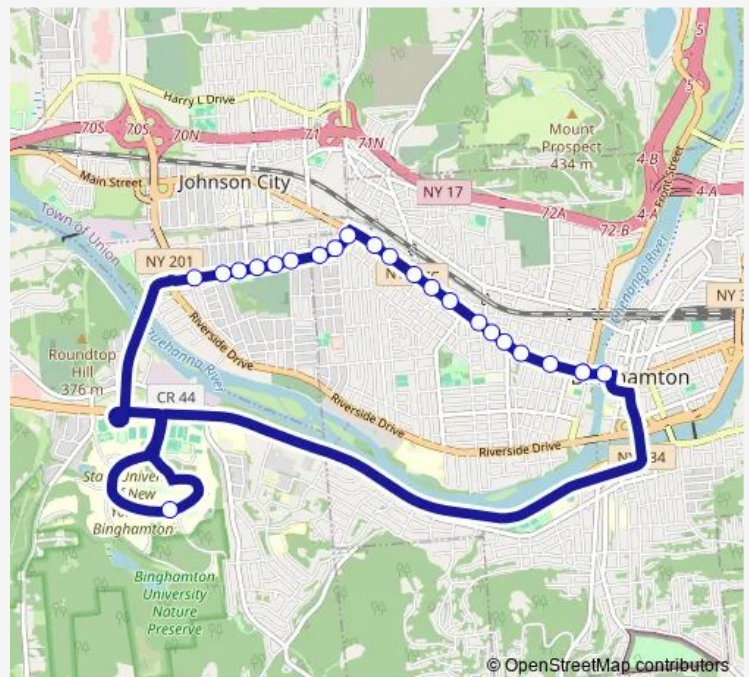

Main/Mather

Main/Crandall

Main/Cedar

Main/Jarvis

Main/Schiller

Main/Orton

Main/Glenwood

Main/Crestmont

Floral/Charles

Floral/Cook

BU/Admission

Route schedule

Main/Front — Main/Front

Monday 07:30-10:10

Tuesday 07:30-10:10

Wednesday 07:30-10:10

Thursday 07:30-10:10

Friday 07:30-10:10

Saturday —

Sunday —

Route info

Direction: Main/Front

Stops: 23

Trip Duration: 0 hour 39 min

16 — BU Express

Court/Water

Main/Front

16 Bus time schedules and route maps are available in an offline PDF at busmaps.com. Use the busmaps.com website to see live bus times, train schedule or subway schedule, and step-by-step directions for all public transit in