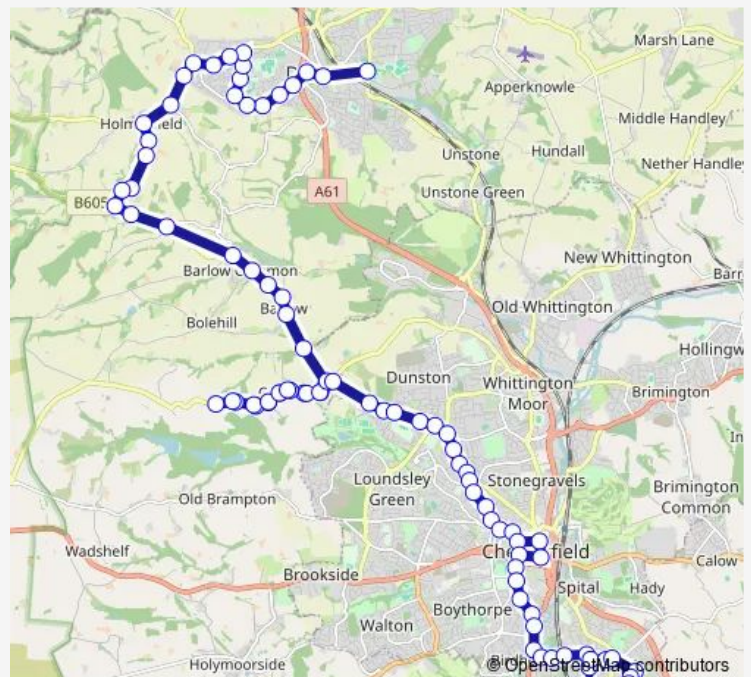

Thursday 18:02

Friday 18:02

Saturday 18:02

Sunday —

Route info

Direction: New Beetwell Street

Stops: 62

Trip Duration: 0 hour 39 min

16 — Broomfield - Dronfield

Three Merry Lads

Riggotts Way

Rosene Cottages

The Peacock

Ingmanthorpe

Barber Lane Terminus

Ingmanthorpe