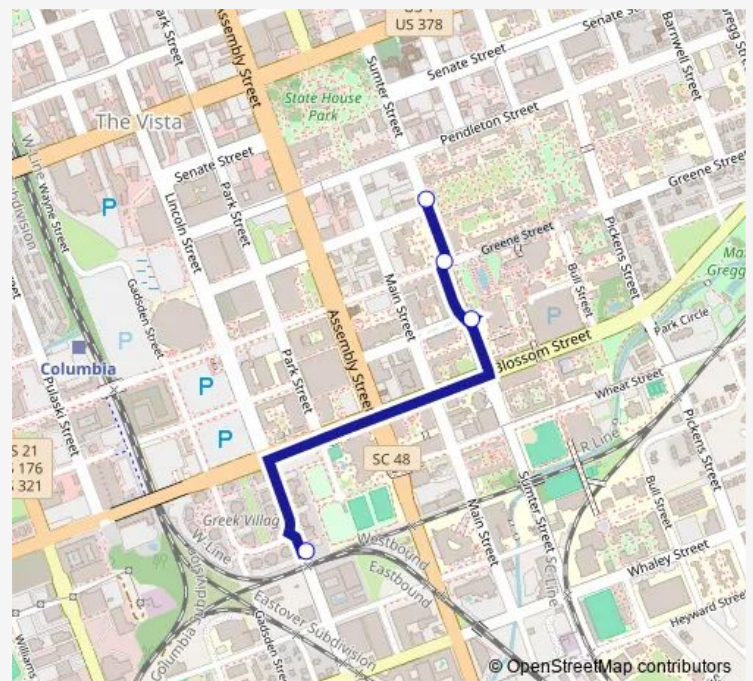

Friday 09:36-13:51

Saturday —

Sunday —

Route info

Direction: Greek Village Midblock

Stops: 4

Trip Duration: 0 hour 5 min

16 — Greek Village Lunch Express

Direction

Sumter Street @ Horseshoe North — Greek Village Midblock

5 stops

[Open route schedule](#)

Sumter Street @ Horseshoe North

College Assembly West

Park College South

Lincoln Devine South

Greek Village Midblock

Route schedule

Sumter Street @ Horseshoe North — Greek Village Midblock

Monday 09:30-13:45

Tuesday 09:30-13:45

Wednesday 09:30-13:45

Thursday 09:30-13:45

Friday 09:30-13:45

Saturday —

Sunday —

Route info

Direction: Sumter Street @ Horseshoe North

Stops: 5

Trip Duration: 0 hour 6 min

16 Bus time schedules and route maps are available in an offline PDF at busmaps.com. Use the busmaps.com website to see live bus times, train schedule or subway schedule, and step-by-step directions for all public transit in Columbia