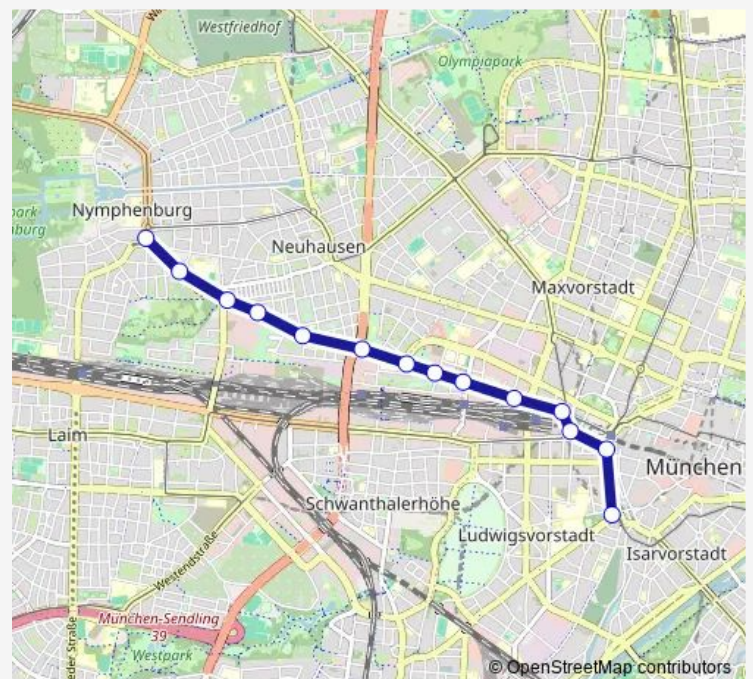

Wednesday —

Thursday —

Friday —

Saturday —

Sunday —

Route info

Direction:

Stops: 0

Trip Duration: — min

Direction

undefined — undefined

0 stops

[Open route schedule](#)

Route schedule

undefined — undefined

Monday	—
Tuesday	04:58-00:18 ⁺¹
Wednesday	—
Thursday	—
Friday	—
Saturday	—
Sunday	—

Romanplatz — Sendlinger Tor

14 stops

[Open route schedule](#)

Romanplatz

Kriemhildenstraße

Steubenplatz

Briefzentrum

Burghausener Straße

Sendlinger Tor

Route schedule

Romanplatz — Sendlinger Tor

Monday	—
Tuesday	24:43 ⁺¹
Wednesday	—
Thursday	—
Friday	—
Saturday	—
Sunday	—

Route info

Direction: Romanplatz

Stops: 14

Trip Duration: 0 hour 16 min