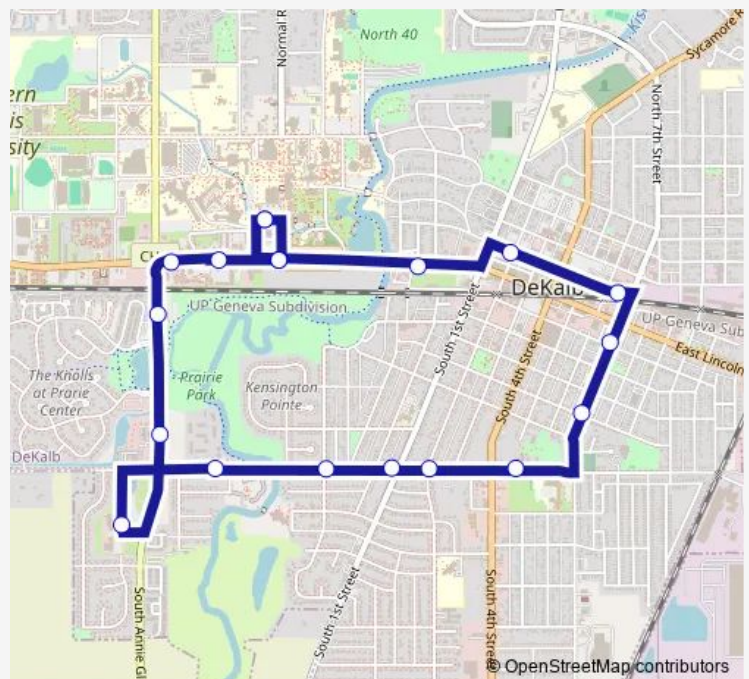

West Lincoln Hwy & Pearl St - EB Stop #536

Locust St. at 2nd St. - EB Stop #623

Locust St at N 6th St - EB Stop #624

South 7th St at Grove St - SB Stop #546

South 7th St at Garden St - SB Stop #626

Taylor St at 4th St (Taylor St. Plaza) - WB Stop #601

Annie Glidden Rd at Hampton Inn - NB Stop #595

Annie Glidden Rd at Elks Lodge - NB Stop #543

West Lincoln Hwy at Annie Glidden (CVS) - EB Stop #442

West Lincoln Hwy. at Junction Plaza - EB Stop #443

West Lincoln Hwy. at Normal Rd (Psych building) - EB Stop #444

W Locust St at Normal Rd -WB Stop #456

Route schedule

W Locust St at Normal Rd -WB Stop #456 — W Locust St at Normal Rd -WB Stop #456

Monday 07:00-23:30

Tuesday 07:00-23:30

Wednesday 07:00-23:30

Thursday 07:00-23:30

Friday 07:00-23:30

Saturday 07:00-23:30

Sunday 08:30-21:30

Route info

Direction: W Locust St at Normal Rd -WB Stop #456

Stops: 19

Trip Duration: 0 hour 24 min

16 Bus time schedules and route maps are available in an offline PDF at busmaps.com. Use the busmaps.com website to see live bus times, train schedule or subway schedule, and step-by-step directions for all public transit in Sycamore