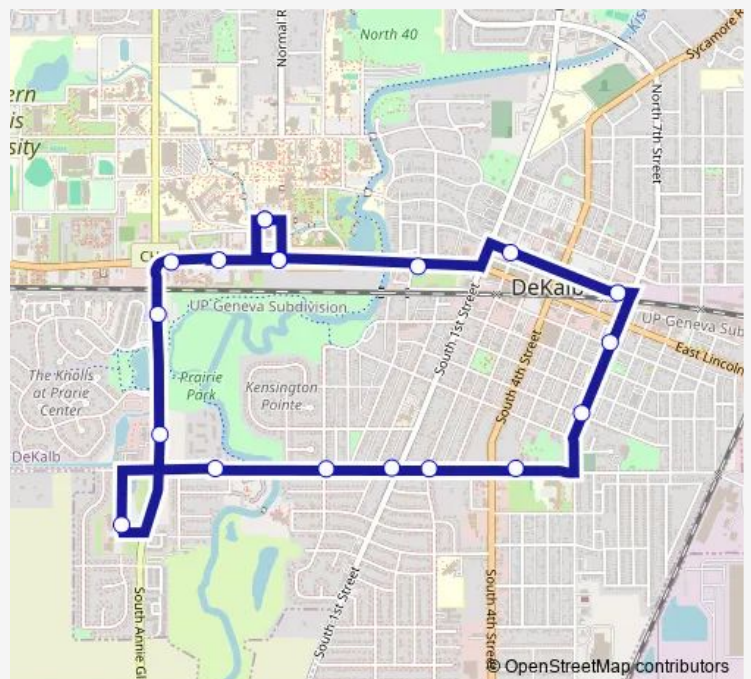

West Lincoln Hwy & Pearl St - EB Stop #536

Locust St. at 2nd St. - EB Stop #623

Locust St at N 6th St - EB Stop #624

South 7th St at Grove St - SB Stop #546

South 7th St at Garden St - SB Stop #626

Taylor St at 4th St (Taylor St. Plaza) - WB Stop #601

Annie Glidden Rd at Hampton Inn - NB Stop #595

Annie Glidden Rd at Elks Lodge - NB Stop #543

West Lincoln Hwy at Annie Glidden (CVS) - EB Stop #442

West Lincoln Hwy. at Junction Plaza - EB Stop #443

West Lincoln Hwy. at Normal Rd (Psych building) - EB Stop #444

W Locust St at Normal Rd -WB Stop #456

Route schedule

W Locust St at Normal Rd -WB Stop #456 — W Locust St at Normal Rd -WB Stop #456

Monday	07:00-23:30
Tuesday	07:00-23:30
Wednesday	07:00-23:30
Thursday	07:00-23:30
Friday	07:00-23:30
Saturday	07:00-23:30
Sunday	08:30-21:30

Route info

Direction: W Locust St at Normal Rd -WB Stop #456

Stops: 19

Trip Duration: 0 hour 24 min

16 Bus time schedules and route maps are available in an offline PDF at busmaps.com. Use the busmaps.com website to see live bus times, train schedule or subway schedule, and step-by-step directions for all public transit in Sycamore