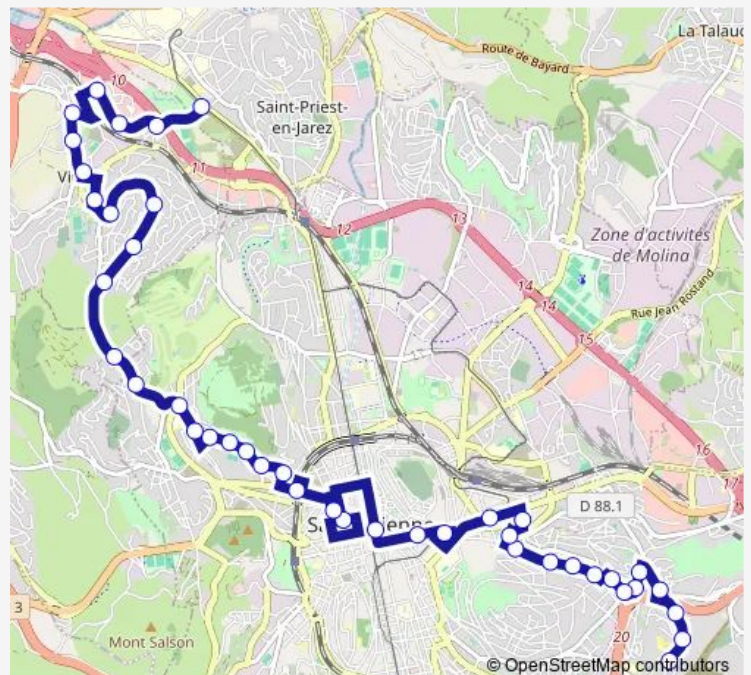

Friday 12:30-18:05

Saturday —

Sunday —

Route info

Direction: Enise

Stops: 4

Trip Duration: 0 hour 12 min

16 — Lycee Simone Weil <> Montplaisir

Direction

Square Violette — Enise

5 stops

[Open route schedule](#)

Square Violette

Jean Moulin

Conservatoire

RUE Emile

Enise

Route schedule

Square Violette — Enise

Monday 07:56-13:27

Tuesday 07:56-13:27

Wednesday 07:56-13:27

Thursday 07:56-13:27

Friday 07:56-13:27

Saturday —

Sunday —

Route info

Direction: Square Violette

Stops: 5

Trip Duration: 0 hour 12 min

Direction

Lycee S. Weil — Enise