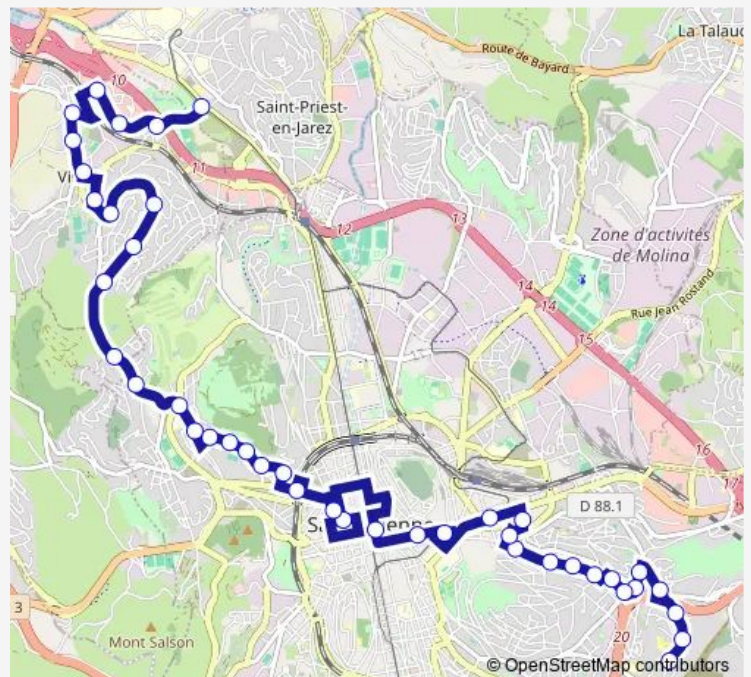

Bus 16 Lycee Simone Weil <> Montplaisir

[Go to website](#)

Direction

Enise — Square Violette

4 stops

[Open route schedule](#)

Enise

RUE Emile

Friday 12:30-18:05

Saturday —

Sunday —

Route info

Direction: Enise

Stops: 4

Trip Duration: 0 hour 12 min

16 — Lycee Simone Weil <> Montplaisir

Direction

Square Violette — Enise

5 stops

[Open route schedule](#)

Square Violette

Jean Moulin

Conservatoire

RUE Emile

Saturday —

Sunday —

Route info

Direction: Square Violette

Stops: 5

Trip Duration: 0 hour 11 min

Direction

Lycee S. Weil — Enise