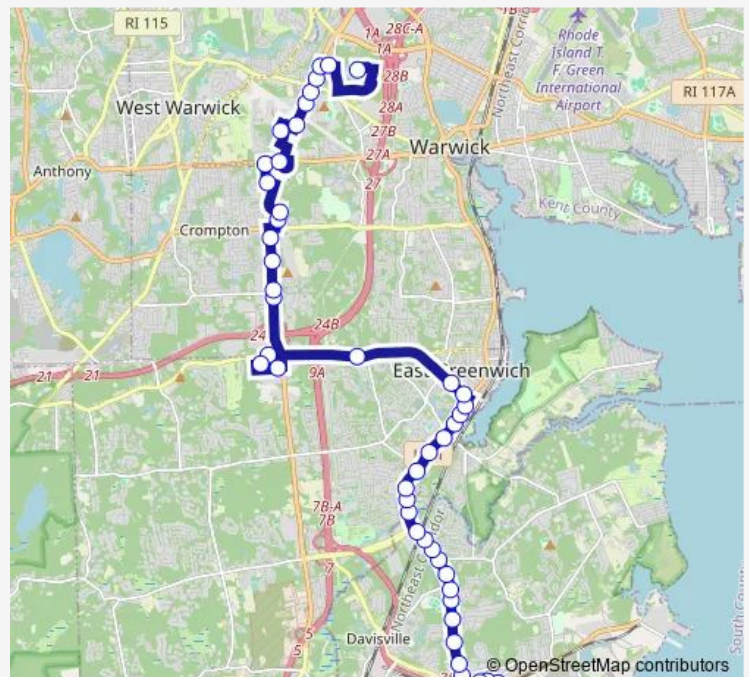

Post after Overfield

Post before Old Forge

Opposite 1001 Main

Route schedule

Gate after Sam's Circle — Ccri Warwick (Stop A)

Monday 05:27-21:26

Tuesday 05:27-21:26

Wednesday 05:27-21:26

Thursday 05:27-21:26

Friday 05:27-21:26

Saturday 06:27-21:26

Sunday 07:27-20:26

Route info

Direction: Gate after Sam's Circle

Stops: 46

Trip Duration: 0 hour 44 min

16 — Bald Hill Rd/Neit

Main after Sixth

Main before Upland

First & Main (after Cliff)

First before Reynolds

Division after Greenbush

1501 Division St

New England Tech (East Greenwich)

Route info

Direction: Ccri Warwick (Stop A)

Stops: 40

Trip Duration: 0 hour 38 min

Post before Overfield

Post after Victory

5627 Post

Post after Grandview