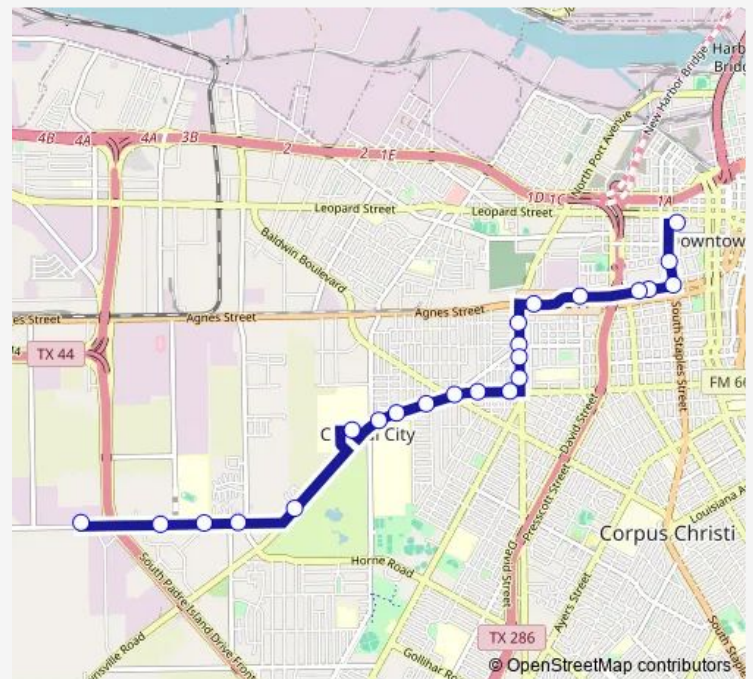

Route schedule

RTA Garage — RTA Operations

Monday	—
Tuesday	—
Wednesday	—
Thursday	—
Friday	—
Saturday	07:44
Sunday	07:44

Route info

Direction: RTA Garage

Stops: 2

Trip Duration: 0 hour 1 min

Direction

Stops: 0

Trip Duration: — min

Direction

RTA Operations — RTA Garage

2 stops

[Open route schedule](#)

RTA Operations

RTA Garage

Friday 06:15-19:15

Saturday 08:15-19:15

Sunday 08:15-19:15

Route info

Direction: Staples Street Station Bay E

Stops: 23

Trip Duration: 0 hour 22 min

Direction

Wednesday 06:45-19:45

Thursday 06:45-19:45

Friday 06:45-19:45

Saturday 07:45-18:45

Sunday 07:45-18:45

Route info

Direction: RTA Operations

Stops: 29