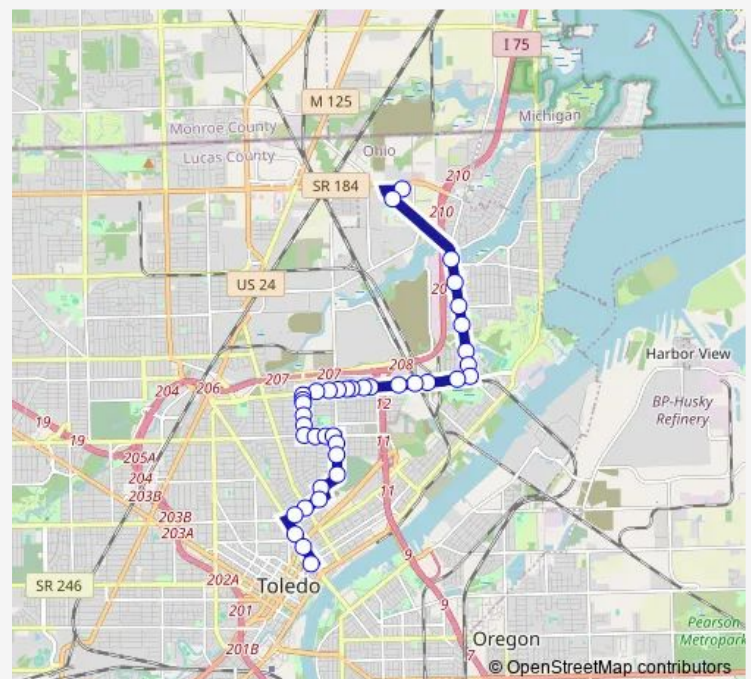

Thursday 05:09-20:39

Friday 05:09-20:39

Saturday 06:39-20:09

Sunday 06:39-18:39

Route info

Direction: Alexis Meijer

Stops: 39

Trip Duration: 0 hour 36 min

16 — Meijer Alexis via Manhattan

Chestnut & Lake Nw

Chestnut & Pearl Nw

Chestnut & Oakland Nw

Chestnut & Streicher Nw

Chestnut & Central Nw

Central & Mulberry Sw

Central & Higgins Sw

Cherry & Scott Nw

Cherry & Michigan Nw

Huron & Orange NE (APT Side)

Direction

Huron & Orange NE (APT Side) — Alexis Meijer

47 stops

[Open route schedule](#)

Huron & Orange NE (APT Side)

Sunday 07:30-19:30

Route info

Direction: Huron & Orange NE (APT Side)

Stops: 47

Trip Duration: 0 hour 39 min

Manhattan & Jeanette Sw

Manhattan & Beaumont Sw

Manhattan & Harvey Se