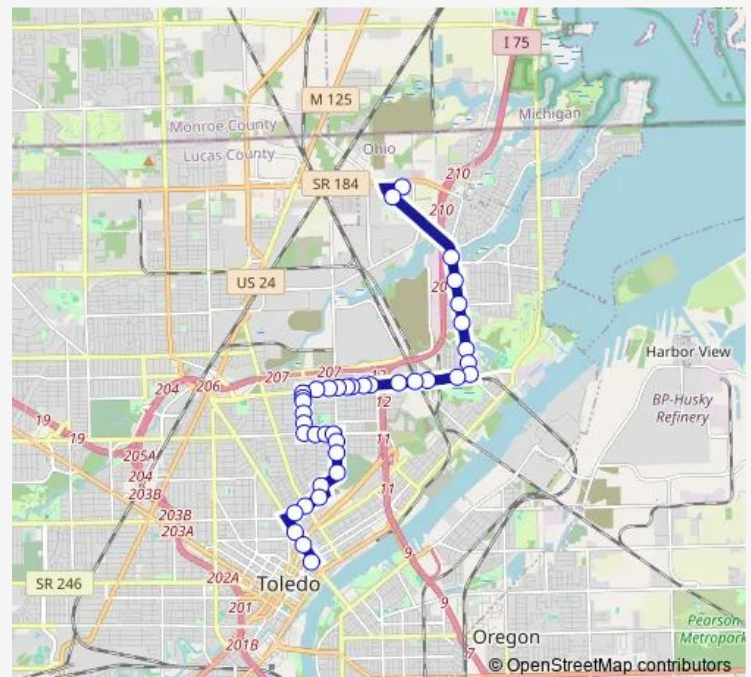

Thursday 05:09-20:39

Friday 05:09-20:39

Saturday 06:39-20:09

Sunday 06:39-18:39

Route info

Direction: Alexis Meijer

Stops: 39

Trip Duration: 0 hour 36 min

16 — Meijer Alexis via Manhattan

Chestnut & Lake Nw

Chestnut & Pearl Nw

Chestnut & Oakland Nw

Chestnut & Streicher Nw

Chestnut & Central Nw

Central & Mulberry Sw

Central & Higgins Sw

Cherry & Scott Nw

Cherry & Michigan Nw

Huron & Orange NE (APT Side)

Direction

Huron & Orange NE (APT Side) — Alexis Meijer

47 stops

[Open route schedule](#)

Huron & Orange NE (APT Side)

Sunday 07:30-19:30

Route info

Direction: Huron & Orange NE (APT Side)

Stops: 47

Trip Duration: 0 hour 39 min

Manhattan & Jeanette Sw

Manhattan & Beaumont Sw

Manhattan & Harvey Se