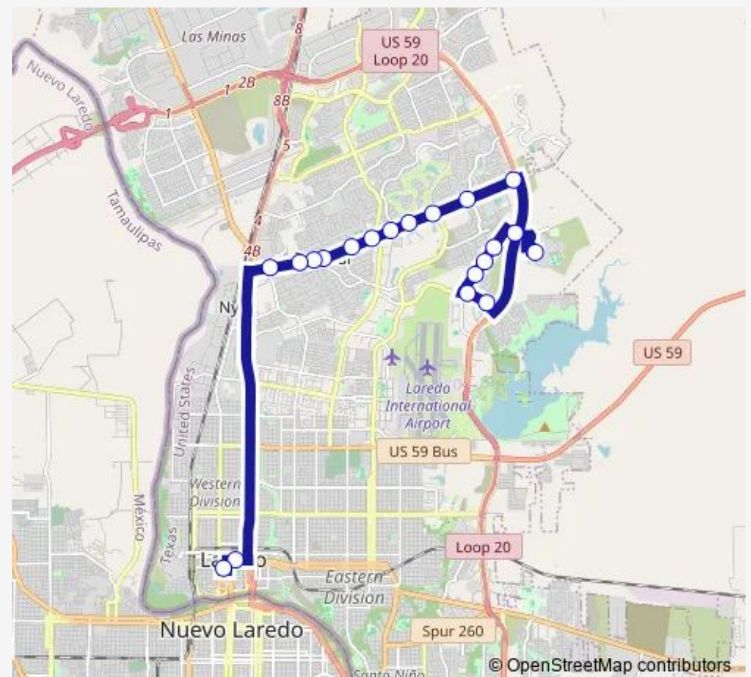

Del Mar Blvd @ Country Club

Del Mar Blvd. @ Rocio

Del Mar Blvd. @ Eden

Del Mar Blvd. @ Lindenwood

Del Mar Blvd. @ Brodcrest

Del Mar Blvd. @ Mcpherson (Rangel Field)

Del Mar Blvd. @ Bennington

Del Mar Blvd. @ Springfield

Friday 07:40-21:10

Saturday 07:40-18:55

Sunday 12:40-17:40

Route info

Direction: Tamiu

Stops: 20

Trip Duration: 0 hour 45 min

16 — Casa Verde / Del Mar

Direction

El Metro Transit Center — Tamiu

18 stops

[Open route schedule](#)

El Metro Transit Center

Convent @ Victoria

319 W Del Mar (El Metate)

Del Mar @ Village

Monday 07:00-20:30

Tuesday 07:00-20:30

Wednesday 07:00-20:30

Thursday 07:00-20:30

Friday 07:00-20:30

Saturday 07:00-18:15

Sunday 12:00-17:00

Route info