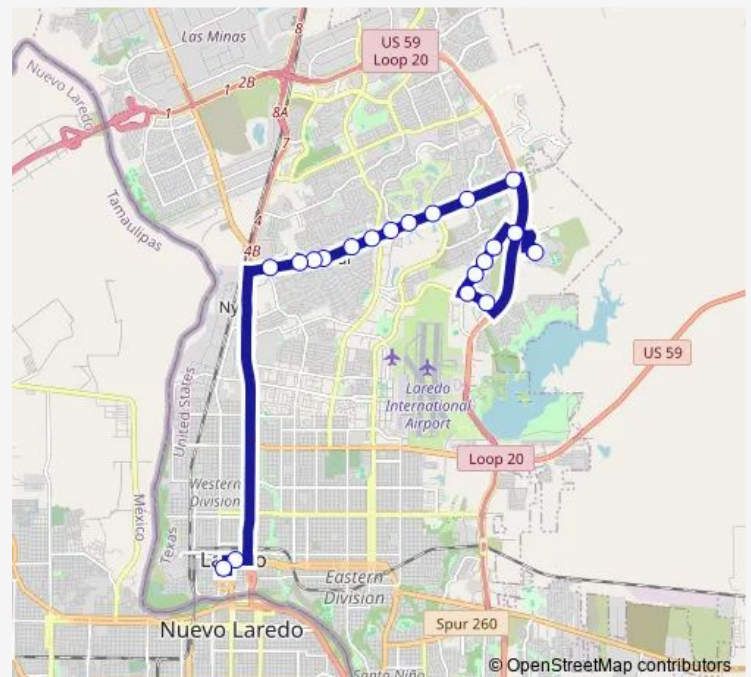

Del Mar Blvd @ Country Club

Del Mar Blvd. @ Rocio

Del Mar Blvd. @ Eden

Del Mar Blvd. @ Lindenwood

Del Mar Blvd. @ Brodcrest

Del Mar Blvd. @ Mcpherson (Rangel Field)

Del Mar Blvd. @ Bennington

Del Mar Blvd. @ Springfield

Friday 07:40-21:10

Saturday 07:40-18:55

Sunday 12:40-17:40

Route info

Direction: Tamiu

Stops: 20

Trip Duration: 0 hour 45 min

16 — Casa Verde / Del Mar

Direction

El Metro Transit Center — Tamiu

18 stops

[Open route schedule](#)

El Metro Transit Center

Convent @ Victoria

319 W Del Mar (El Metate)

Del Mar @ Village

Monday 07:00-20:30

Tuesday 07:00-20:30

Wednesday 07:00-20:30

Thursday 07:00-20:30

Friday 07:00-20:30

Saturday 07:00-18:15

Sunday 12:00-17:00

Route info