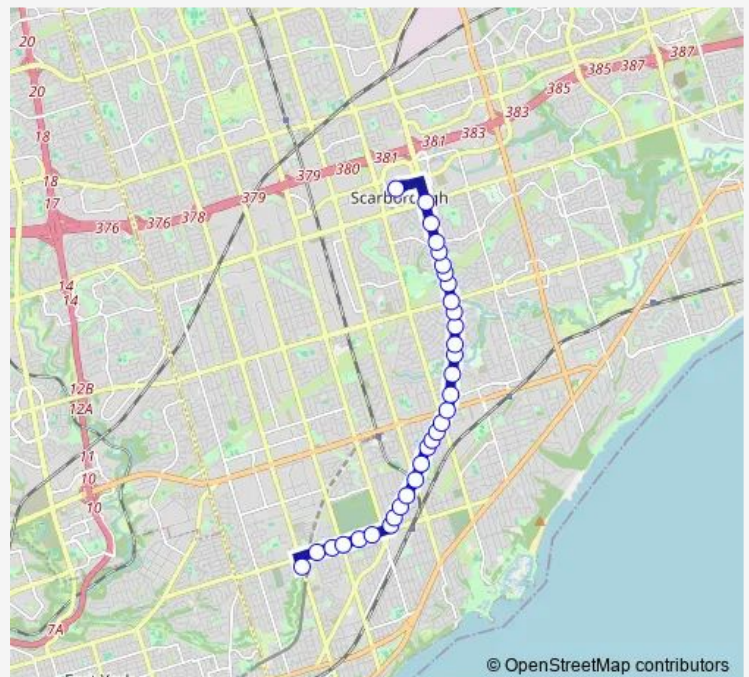

Mccowan Rd at Lawrence Ave East Scarborough General Hospital

Mccowan Rd at Hollyhedge Dr (North) South Side

Danforth Rd at Barrymore Rd

Danforth Rd at Seminole Ave

Danforth Rd at Tansley Ave South Side

Danforth Rd at Savarin St

1290 Danforth Rd

Danforth Rd at Wetherby Dr

Danforth Rd at Eglinton Ave East

Danforth Rd at Horton Blvd

Danforth Rd at Brimley Rd West Side

Danforth Rd at Neston Ave West Side

Route schedule

Scarborough Centre Station — Warden Station

Monday	05:08-01:54 ⁺¹
Tuesday	05:08-01:54 ⁺¹
Wednesday	05:08-01:54 ⁺¹
Thursday	05:08-01:54 ⁺¹
Friday	05:08-01:54 ⁺¹
Saturday	05:19-01:54 ⁺¹
Sunday	07:33-01:54 ⁺¹

Route info

Direction: Scarborough Centre Station

Stops: 35

Trip Duration: 0 hour 31 min

16 — Mccowan

BusMaps

Danforth Rd at Glenshephard Dr East West Side

Danforth Rd at Winter Ave

Danforth Rd at Wolfe Ave

Danforth Rd at Midland Ave