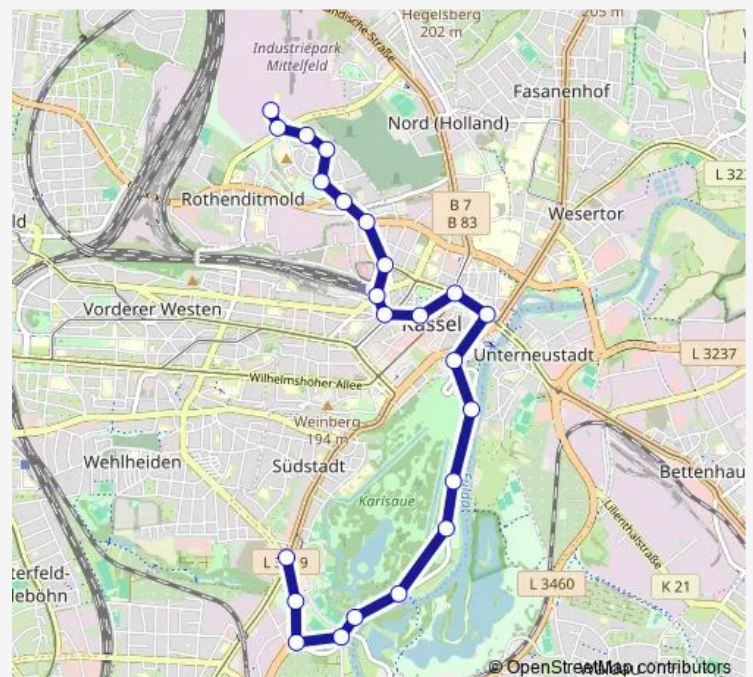

Kassel Treysaer Straße

### Route schedule

Kassel Auestadion — Kassel Rothenberg

Monday 05:02-23:32

Tuesday 05:02-02:17<sup>+1</sup>

Wednesday 05:09-23:32

Thursday 05:02-23:32

Friday 05:02-23:32

Saturday 06:09-23:32

### Route info

Direction: Kassel Auestadion

Stops: 23

Trip Duration: 0 hour 30 min

Kassel Marienkrankenhaus

Kassel Rothenberg