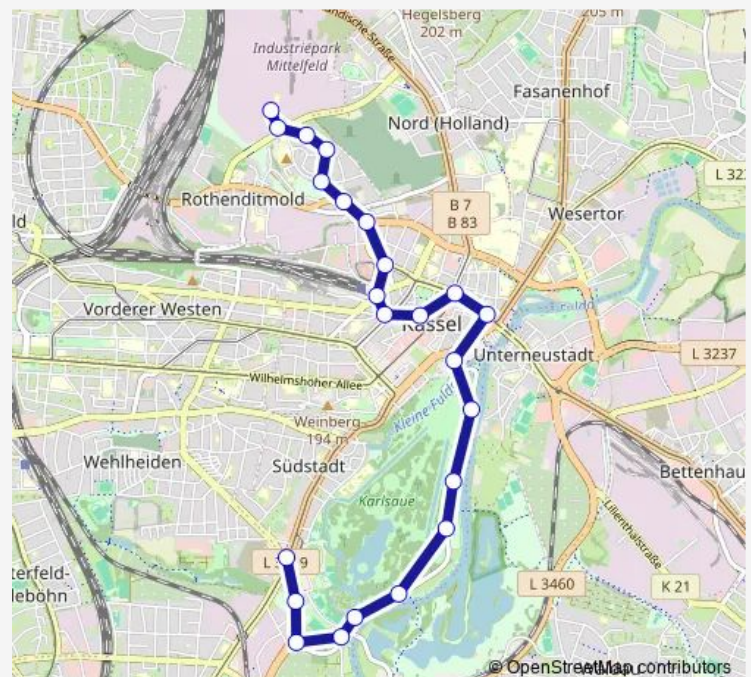

Kassel Treysaer Straße

### Route schedule

Kassel Auestadion — Kassel Rothenberg

Monday 05:02-23:32

Tuesday 05:02-23:32

Wednesday 05:02-23:32

Thursday 05:02-23:32

Friday 05:02-23:32

Saturday 06:09-23:32

### Route info

Direction: Kassel Auestadion

Stops: 23

Trip Duration: 0 hour 30 min

Kassel Marienkrankenhaus

Kassel Rothenberg