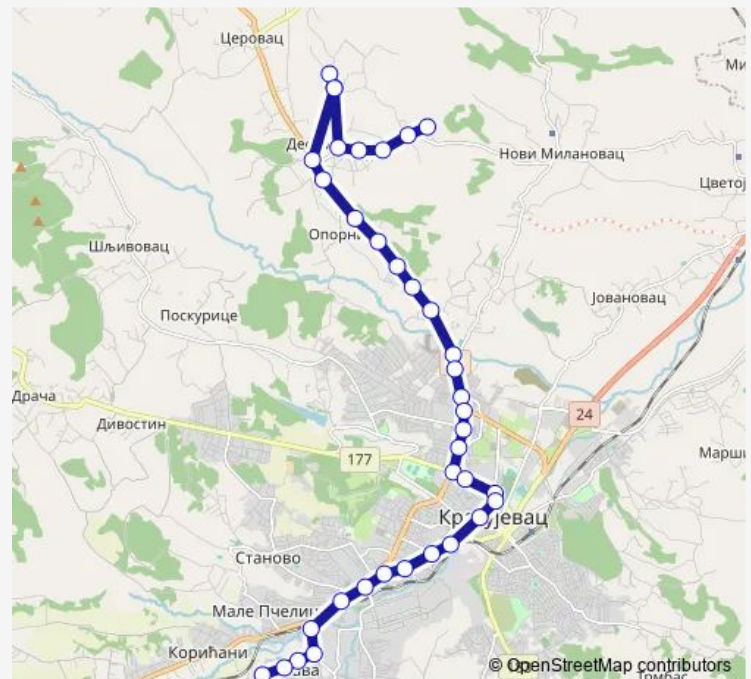

Thursday 04:50-23:05

Friday 04:50-23:05

Saturday 06:10-21:50

Sunday 06:20-21:20

Route info

Direction: Desimirovac Selo

Stops: 37

Trip Duration: 0 hour 48 min

16 — Veliko Polje-Desimirovac/Selo/

Studentski Dom

Bolnica

Mala Pijaca

Dom Sindikata

Ured 1

Pijac 2

Mala Vaga 2

Direction: Veliko Polje

Stops: 34

Trip Duration: 0 hour 50 min

Ruski Spomenik

Opornica

Vikend Naselje Desimirovac

Desimirovac R. Pumpa

Bapska Mala