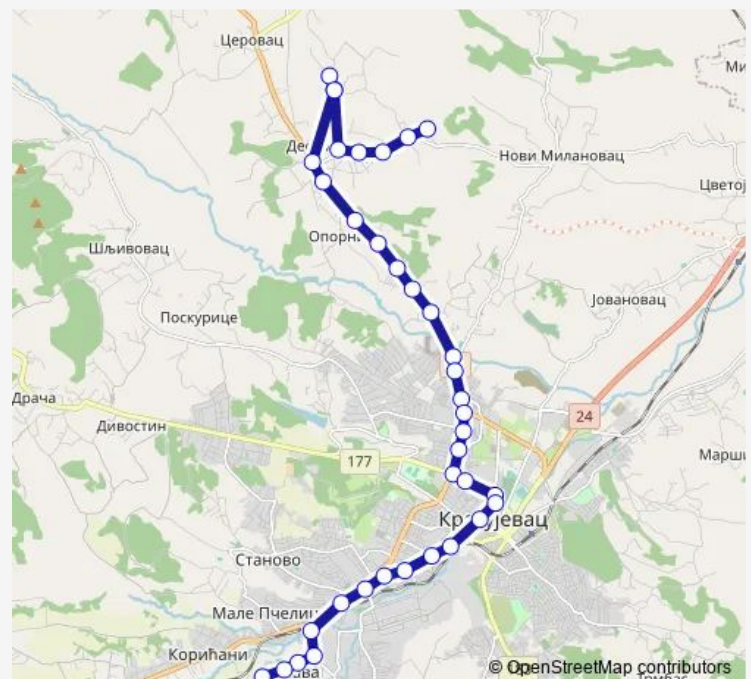

Thursday 04:50-23:05

Friday 04:50-23:05

Saturday 06:10-21:50

Sunday 06:20-21:20

Route info

Direction: Desimirovac Selo

Stops: 37

Trip Duration: 0 hour 48 min

16 — Veliko Polje-Desimirovac/Selo/

BusMaps

Studentski Dom

Bolnica

Mala Pijaca

Dom Sindikata

Ured 1

Pijac 2

Prodavnica

Veliko Polje

Direction

Veliko Polje — Desimirovac Selo

34 stops

[Open route schedule](#)

Veliko Polje

Prodavnica

Route info

Direction: Veliko Polje

Stops: 34

Trip Duration: 0 hour 50 min

Ruski Spomenik

Opornica

Vikend Naselje Desimirovac

Desimirovac R. Pumpa