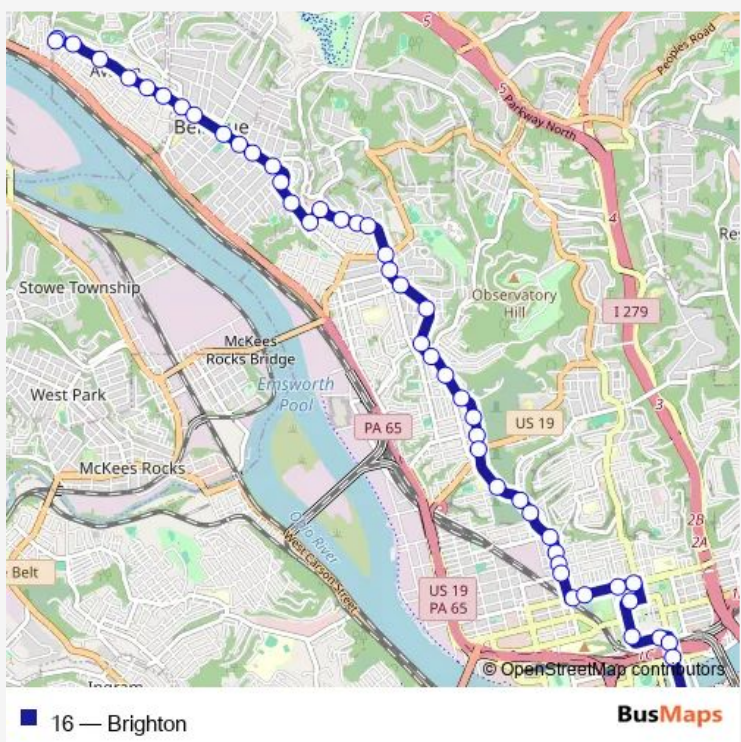

# Bus 16 Brighton

[Go to website](#)

**Direction**  
 Avalon Loop + California — 7TH ST + Penn Ave  
 48 stops  
[Open route schedule](#)

- Avalon Loop + California
- California AVE + Florence
- California AVE + Fisk
- California AVE + Birmingham
- California AVE + Chestnut
- California AVE AT Elizabeth Ave
- California AVE + Home
- Lincoln AVE + Starr AVE FS (Kuhns)
- Lincoln AVE + Jackson
- Lincoln AVE + Sheridan Ave
- Lincoln AVE + Fremont AVE Ns
- Lincoln + Harrison
- Lincoln AVE + Bryant AVE Fs
- Lincoln AVE + Kendall Ave
- Lincoln AVE + Burnside
- Winhurst ST + California Fs
- Winhurst ST + Cambronne
- Cambronne ST + Brighton
- Brighton RD + Pennock
- Brighton RD + Kleber
- Brighton RD + Benton

Route info  
 Direction: Avalon Loop + California  
 Stops: 48  
 Trip Duration: 0 hour 28 min

Brighton RD + Termon

Brighton RD + Davis

Brighton RD + Acacia

Brighton RD + Woods Run

Brighton RD + Wadlow

Brighton RD + Schimmer

## Route schedule

7TH ST + Penn Ave — Avalon Loop + California

Monday	04:25-00:55 <sup>+1</sup>
Tuesday	04:25-00:55 <sup>+1</sup>
Wednesday	04:25-00:55 <sup>+1</sup>
Thursday	04:25-00:55 <sup>+1</sup>
Friday	04:25-00:55 <sup>+1</sup>
Saturday	05:30-01:00 <sup>+1</sup>
Sunday	06:30-24:00

California AVE + Birmingham

California AVE + Ohio st

California AVE + Avalon Loop

Avalon Loop + California

16 Bus time schedules and route maps are available in an offline PDF at [busmaps.com](https://busmaps.com). Use the [busmaps.com](https://busmaps.com) website to see live bus times, train schedule or subway schedule, and step-by-step directions for all public transit in Pittsburgh