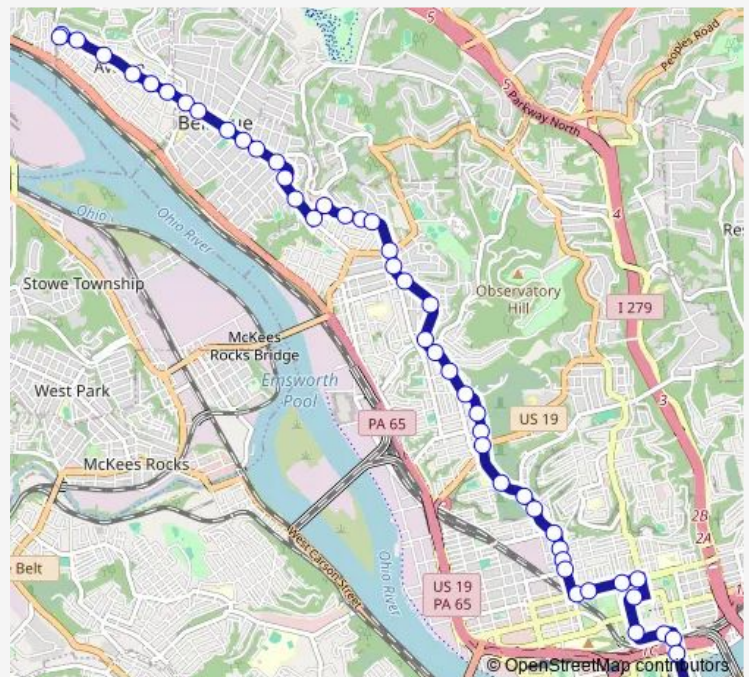

Brighton RD + Benton

### Route schedule

Avalon Loop + California — 7TH ST + Penn Ave

Monday	03:58-00:31 <sup>+1</sup>
Tuesday	03:58-00:31 <sup>+1</sup>
Wednesday	03:58-00:31 <sup>+1</sup>
Thursday	03:58-00:31 <sup>+1</sup>
Friday	03:58-00:31 <sup>+1</sup>
Saturday	05:04-00:35 <sup>+1</sup>
Sunday	06:03-23:34

### Route info

Direction: Avalon Loop + California

Stops: 48

Trip Duration: 0 hour 26 min

■ 16 — Brighton

Brighton RD + Termon

Brighton RD + Davis

Brighton RD + Acacia

California AVE + Birmingham

California AVE + Ohio st

California AVE + Avalon Loop

Avalon Loop + California

16 Bus time schedules and route maps are available in an offline PDF at [busmaps.com](https://busmaps.com). Use the [busmaps.com](https://busmaps.com) website to see live bus times, train schedule or subway schedule, and step-by-step directions for all public transit in Pittsburgh