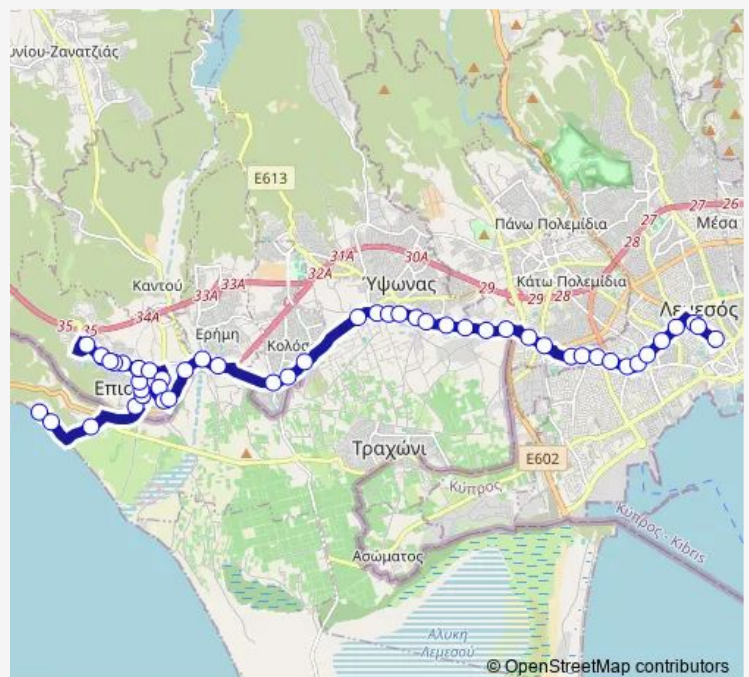

05:30-17:35

Saturday

—

Sunday

—

Route info

Direction: Kourion Beach

Stops: 50

Trip Duration: 0 hour 49 min

16 — Kourion Beach - Agios Ermogenis - Episkopi - Episkopiana Hotel - Leontiou Emel Station

Cyprus Wine Museum

Pafou - Fountain

Kolossi Elementary School A´ 2

Apostolou Louka Ave. - Iakovou Patatsou