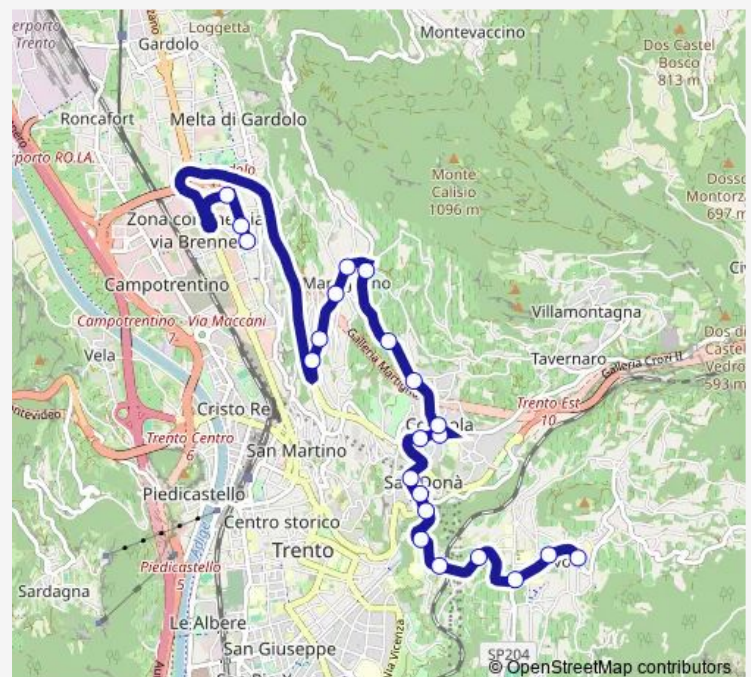

Thursday 07:24-08:20

Friday 07:24-08:20

Saturday —

Sunday —

Route info

Direction: Povo Polo Sociale Cap.

Stops: 22

Trip Duration: 0 hour 25 min

16 — Centochiavi Martignano Cognola Povo

BusMaps

Direction

Guardini Centochiavi — Povo Polo Sociale Cap.

22 stops

[Open route schedule](#)

Guardini Centochiavi

Guardini Gilli

Wednesday 07:50

Thursday 07:50

Friday 07:50

Saturday —

Sunday —

Route info

Direction: Guardini Centochiavi

Stops: 22