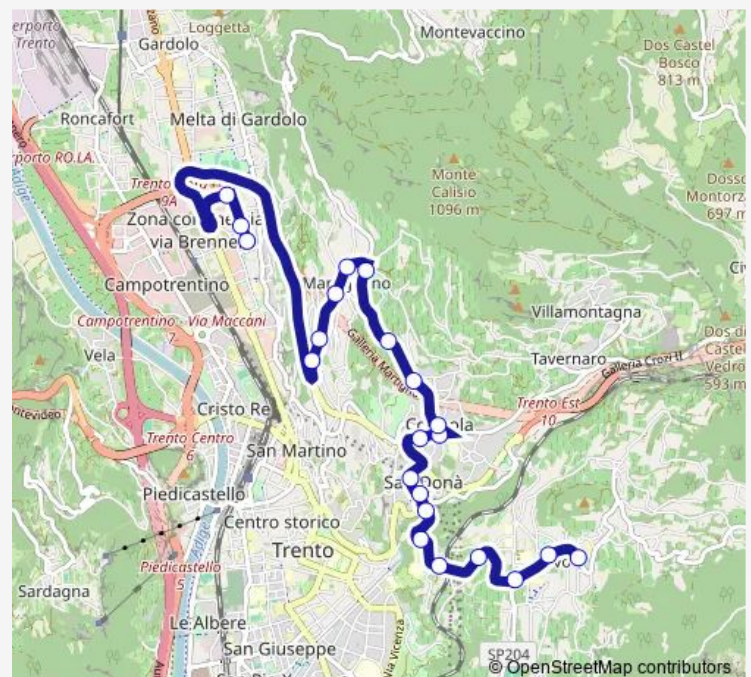

### Route schedule

Povo Polo Sociale Cap. — Guardini Gilli

Monday 07:24-18:43

Tuesday 07:24-18:43

Wednesday 07:24-18:43

Thursday 07:24-18:43

Friday 07:24-18:43

Saturday —

### Route info

Direction: Povo Polo Sociale Cap.

Stops: 22

Trip Duration: 0 hour 25 min

16 — Centochiavi Martignano Cognola Povo

BusMaps

## Route schedule

Trener 3 Torri Pat — Povo Polo Sociale Cap.

Monday 07:50-19:13

Tuesday 07:50-19:13

Wednesday 07:50-19:13

Thursday 07:50-19:13

Friday 07:50-19:13

Saturday —

## Route info

Direction: Trener 3 Torri Pat

Stops: 23

Trip Duration: 0 hour 24 min

16 Bus time schedules and route maps are available in an offline PDF at [busmaps.com](https://busmaps.com). Use the [busmaps.com](https://busmaps.com) website to see live bus times, train schedule or subway schedule, and step-by-step directions for all public transit in Trento