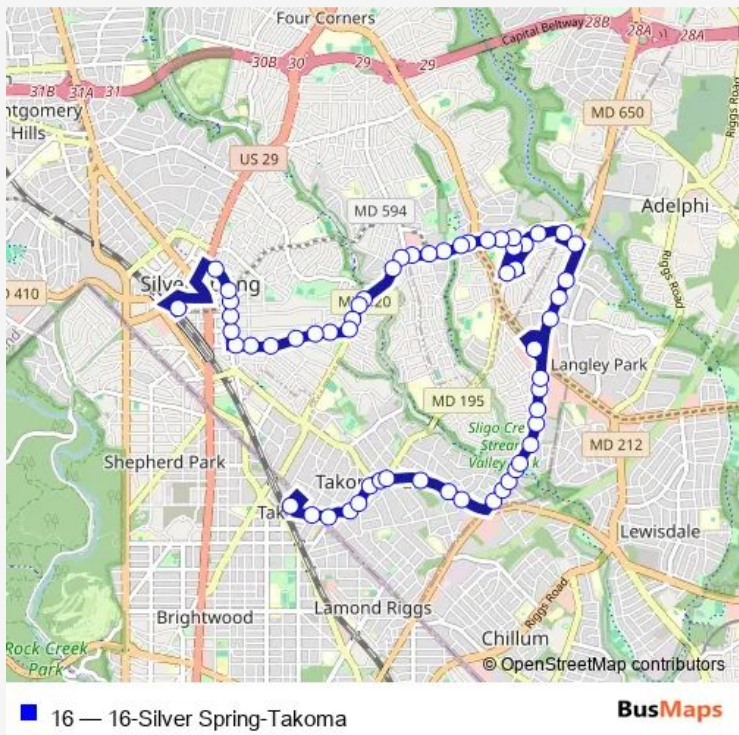

Bus 16 16-Silver Spring-Takoma

[Go to website](#)

Direction
 Takoma Station & BAY H — Silver Spring Station & BAY 108
 58 stops
[Open route schedule](#)

- Takoma Station & BAY H
- Carroll AVE & Maple Ave
- Carroll AVE & Laurel Ave
- Carroll AVE & Tulip Ave
- Carroll AVE & Columbia Ave
- Carroll AVE & Philadelphia Ave
- Carroll AVE & Grant Ave
- Ethan Allen AVE & Carroll Ave
- Ethan Allen AVE & Jackson Ave
- Ethan Allen AVE & Prince Georges Ave
- Ethan Allen AVE & ELM Ave
- NEW Hampshire AVE & East West Hwy
- NEW Hampshire AVE & Kentland Ave
- NEW Hampshire AVE & Larch Ave
- NEW Hampshire AVE & Linden Ave
- NEW Hampshire AVE & Sligo Creek Pwy
- NEW Hampshire AVE & Erskine St
- NEW Hampshire AVE & Merwood Dr
- NEW Hampshire AVE & Kingswood Dr
- NEW Hampshire AVE & Holton Ln
- NEW Hampshire AVE & University Blvd

Route schedule
 Takoma Station & BAY H — Silver Spring Station & BAY 108

Monday	04:25-00:30 ⁺¹
Tuesday	04:25-00:30 ⁺¹
Wednesday	04:25-00:30 ⁺¹
Thursday	04:25-00:30 ⁺¹
Friday	04:25-00:30 ⁺¹
Saturday	05:00-00:30 ⁺¹
Sunday	05:00-00:30 ⁺¹

Route info
 Direction: Takoma Station & BAY H
 Stops: 58
 Trip Duration: 0 hour 41 min

16 — 16-Silver Spring-Takoma **BusMaps**

Takoma-Langley Transit Center & BAY A

NEW Hampshire AVE & Merrimac Dr

NEW Hampshire AVE & @8229

Saturday 05:40-01:10⁺¹

Sunday 05:40-01:10⁺¹

Route info

Direction: Silver Spring Station & BAY 108

Stops: 53

Trip Duration: 0 hour 45 min

Ruatan ST & 11th Ave

Quebec Terr & Ruatan St