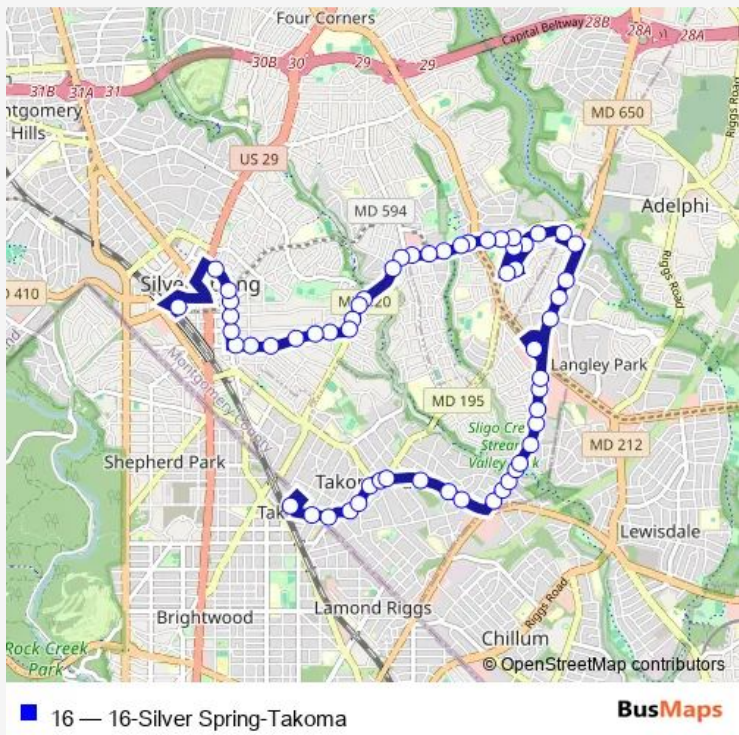

Bus 16 16-Silver Spring-Takoma

[Go to website](#)

Direction
 Takoma Station & BAY H — Silver Spring Station & BAY 108
 58 stops
[Open route schedule](#)

- Takoma Station & BAY H
- Carroll AVE & Maple Ave
- Carroll AVE & Laurel Ave
- Carroll AVE & Tulip Ave
- Carroll AVE & Columbia Ave
- Carroll AVE & Philadelphia Ave
- Carroll AVE & Grant Ave
- Ethan Allen AVE & Carroll Ave
- Ethan Allen AVE & Jackson Ave
- Ethan Allen AVE & Prince Georges Ave
- Ethan Allen AVE & ELM Ave
- NEW Hampshire AVE & East West Hwy
- NEW Hampshire AVE & Kentland Ave
- NEW Hampshire AVE & Larch Ave
- NEW Hampshire AVE & Linden Ave
- NEW Hampshire AVE & Sligo Creek Pwy
- NEW Hampshire AVE & Erskine St
- NEW Hampshire AVE & Merwood Dr
- NEW Hampshire AVE & Kingswood Dr
- NEW Hampshire AVE & Holton Ln
- NEW Hampshire AVE & University Blvd

Route schedule
 Takoma Station & BAY H — Silver Spring Station & BAY 108

Monday	04:25-00:30 ⁺¹
Tuesday	04:25-00:30 ⁺¹
Wednesday	04:25-00:30 ⁺¹
Thursday	04:25-00:30 ⁺¹
Friday	04:25-00:30 ⁺¹
Saturday	05:00-00:30 ⁺¹
Sunday	05:00-00:30 ⁺¹

Route info
 Direction: Takoma Station & BAY H
 Stops: 58
 Trip Duration: 0 hour 49 min

Takoma-Langley Transit Center & BAY A

NEW Hampshire AVE & Merrimac Dr

NEW Hampshire AVE & @8229

NEW Hampshire AVE & Quebec St

Direction: Silver Spring Station & BAY 108

Stops: 53

Trip Duration: 0 hour 44 min

Ruatan ST & 11th Ave

Quebec Terr & Ruatan St

Quebec TER & @1019

11th AVE & Ruatan St

Ruatan ST & NEW Hampshire Ave