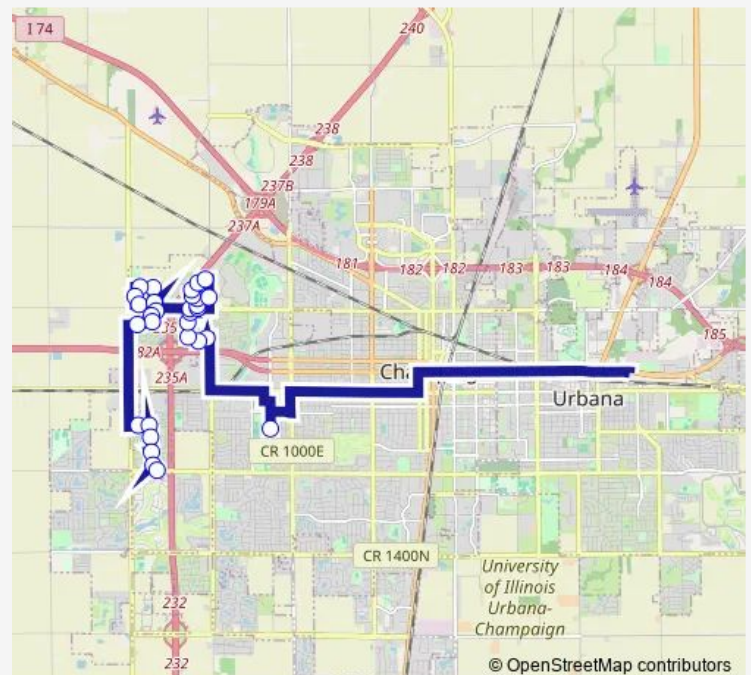

Cobblefield & Inverness (SW Corner)

Cobblefield & Crail (NW Corner)

Cobblefield & Englewood (NW Corner)

Cobblefield & Bridge Point Ln (Nw)

Route schedule

Central High — Cobblefield & Bridge Point Ln (Nw)

Monday 13:28-15:28

Tuesday 15:28

Wednesday 15:28

Thursday 15:28

Friday 15:28

Saturday —

Sunday —

Route info

Direction: Central High

Stops: 18

Trip Duration: 0 hour 23 min

16 — Pink Alternate

Direction

Crescent & William (West Side) — Cobblefield & Bridge Point Ln (Nw)

30 stops

[Open route schedule](#)

Crescent & William (West Side)