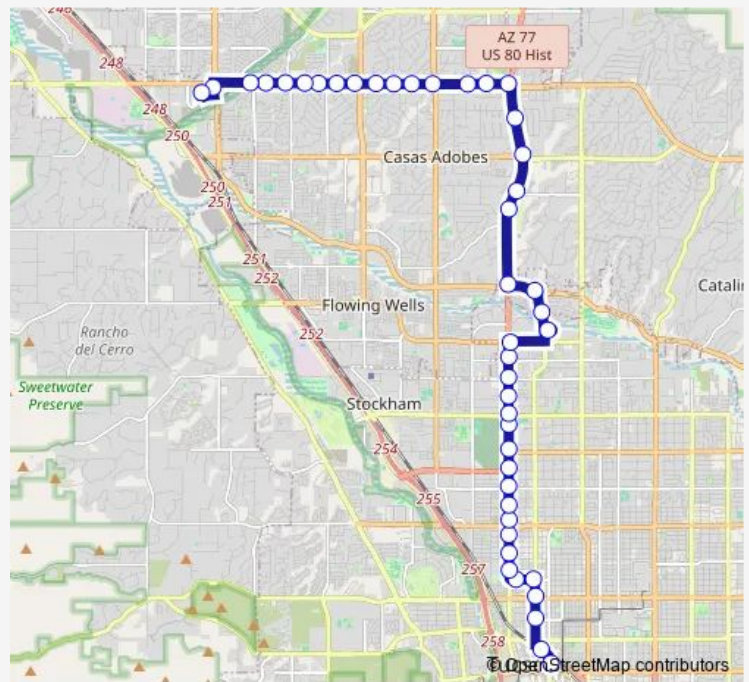

[Go to website](#)

**Direction**  
 Lowe's/Ina (Inside) — Downtown Ronstadt Center  
 43 stops  
[Open route schedule](#)

- Lowe's/Ina (Inside)
- Ina/Thornycroft (Se)
- Ina/Cmo De La Tierra (Se)
- Ina/3201 W Ina Road (Eb)
- Ina/Shannon (Se)
- Ina/Shama Wing (Se)
- Ina/Mona Lisa (Sw)
- Ina/La Cholla (Sw)
- Ina/La Cholla (Se)
- Ina/Casablanca (Se)
- Ina/Magic Ln (Se)
- Ina/Express Care (Se)
- Ina/La Canada (Se)
- Ina/Pampa Pl (Se)
- Ina/Via Ponte (Sw)
- Oracle/Ina (Sw)
- Oracle/Casas Adobes Rd (Sb)
- Oracle/Orange Grove (Sw)
- Oracle/Rudasill (Nw)
- Oracle/Las Lomitas (Sw)
- Oracle/Cresta Loma (Sw)

### Route info

Direction: Lowe's/Ina (Inside)  
 Stops: 43  
 Trip Duration: 0 hour 50 min

16 — Oracle/Ina

River/Oracle (Se)

Stone/River (Sw)

Tohono Transit Center (I)

Oracle/Wetmore (Sw)

Oracle/Limberlost (Sw)

Downtown Ronstadt Center

**Direction**

Downtown Ronstadt Center — Lowe's/Ina (Inside)

44 stops

[Open route schedule](#)

Downtown Ronstadt Center

Toole/7th Av (Ne)

Stone/University (Ne)

## Route info

Direction: Downtown Ronstadt Center

Stops: 44

Trip Duration: 0 hour 58 min

Oracle/Rudasill (Ne)

Oracle/Orange Grove (Ne)

Oracle/Casas Adobes Rd (Ne)

Ina/Oracle (Nw)