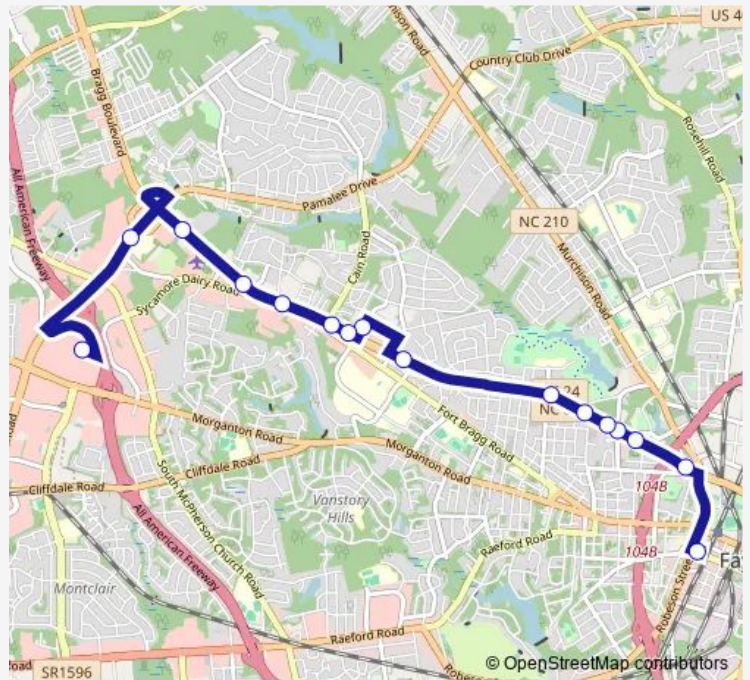

[Go to website](#)

Direction
 Cross Creek Mall — 505 Franklin St
 11 stops
[Open route schedule](#)

- Cross Creek Mall
- Skibo Rd/Swain St
- Bragg Blvd/Swain St
- Habitat for Humanity Bragg Blvd
- Bragg Blvd/Shannon Dr
- Bragg Blvd/Fort Bragg Rd
- Eutaw Shopping Center
- 2505 Bragg Blvd [Nc-24/Nc-87]
- 1929 Bragg Blvd [Nc-24/Nc-87]
- 1045 Bragg Blvd [Nc-24/Nc-87]
- 505 Franklin St

Route schedule
 Cross Creek Mall — 505 Franklin St

Monday	06:00-18:00
Tuesday	06:00-18:00
Wednesday	06:00-18:00
Thursday	06:00-18:00
Friday	06:00-18:00
Saturday	—
Sunday	—

Route info
 Direction: Cross Creek Mall
 Stops: 11
 Trip Duration: 0 hour 30 min

Direction

505 Franklin St — Cross Creek Mall

16 stops

[Open route schedule](#)

505 Franklin St

Bragg Blvd/Washington Dr

Bragg Blvd/Blue St

Bragg Blvd/Ames St

Wednesday 05:30-18:30

Thursday 05:30-18:30

Friday 05:30-18:30

Saturday —

Sunday —

Route info

Direction: 505 Franklin St

Stops: 16