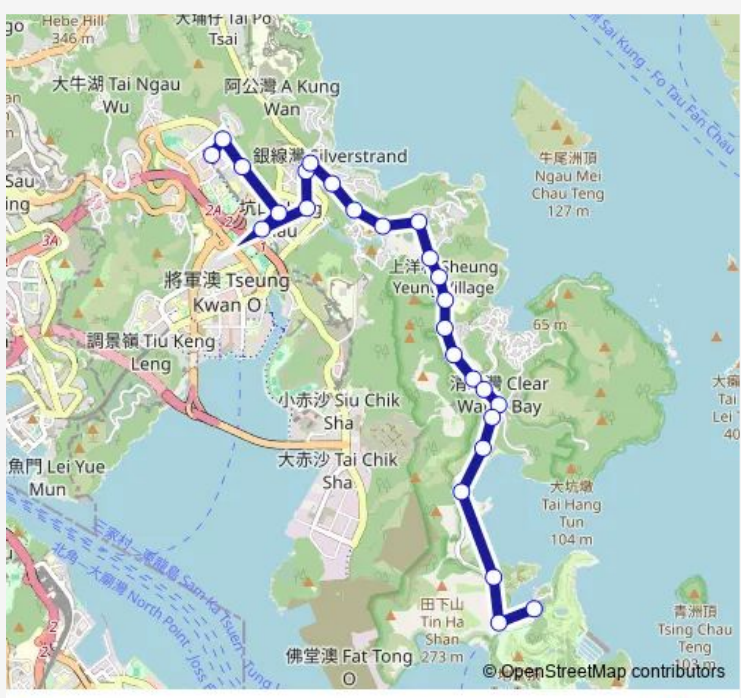

Bus 16 PO LAM - PO TOI O

[Go to website](#)

Direction
 PO TOI O Chuen Road, Near PO TOI O — PO LAM Public Transport Interchange
 25 stops
[Open route schedule](#)

- PO TOI O Chuen Road, Near PO TOI O
- TAI AU MUN Road, Near TAI MIU Au
- TAI AU MUN Road, Near Cala D'Or
- Clear Water BAY Second Beach
- TAI AU MUN Road, Near Clear Water BAY First Beach
- TAI AU MUN Road, Near Clear Water BAY Garden
- TAI AU MUN Road, Near TAI WAN TAU Road
- Clear Water BAY Road, Near Sheung SZE WAN Road
- Clear Water BAY Road, Near Leung FAI Tin
- Clear Water BAY Road, Near HA Yeung Road
- Clear Water BAY Road, Near Sheung Yeung
- Clear Water BAY Road, Near PAN Long Wan
- Clear Water BAY Road, Near High Junk Peak Country Trail
- Clear Water BAY Road, Near WAT SUM Village
- Clear Water BAY Road, Near Mang Kung UK Road
- Clear Water BAY Road, Near Silverstand Mart
- Clear Water BAY Road, Near Sussex Lodge
- Hang HAU Road, Near Junk BAY Villa
- PO Ning Road, Opposite Tseung Kwan O Hospital
- Chung WA Road, Opposite Block 6, East Point City

Route schedule
 PO TOI O Chuen Road, Near PO TOI O — PO LAM Public Transport Interchange

Monday	06:30-19:00
Tuesday	06:30-19:00
Wednesday	06:30-19:00
Thursday	06:30-19:00
Friday	06:30-21:00
Saturday	06:30-20:30
Sunday	06:30-20:30

Route info
 Direction: PO TOI O Chuen Road, Near PO TOI O
 Stops: 25
 Trip Duration: 0 hour 26 min

16 — PO LAM - PO TOI O **BusMaps**

Pui Shing Road, Outside NAN Fung Plaza|Pui Shing Road, Outside PO Leung KUK Fung Ching Memorial Primary School|Pui Shing Road, Outside NAM Fung Plaza

Sunday 06:00-20:00

Route info

Direction: PO LAM Public Transport Interchange

Stops: 26

Trip Duration: 0 hour 26 min

TAI AU MUN Road, Near Clear Water BAY First Beach

Clear Water BAY Second Beach

TAI AU MUN Road, Near Cala D'Or