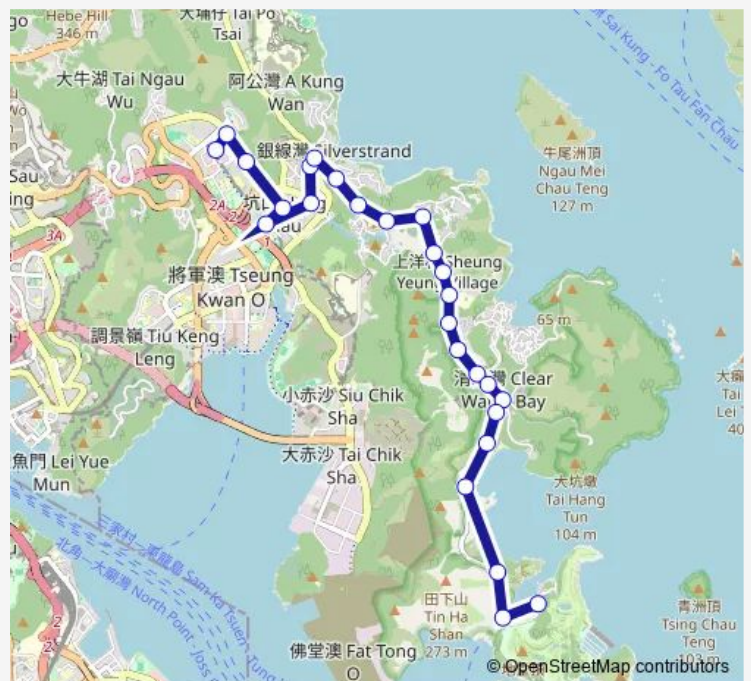

Bus 16 PO LAM - PO TOI O

[Go to website](#)

Direction
 PO TOI O CHUEN ROAD, NEAR PO TOI O — PO LAM
 Public Transport Interchange

25 stops

[Open route schedule](#)

- PO TOI O CHUEN ROAD, NEAR PO TOI O
- TAI AU MUN ROAD, NEAR TAI MIU AU
- TAI AU MUN ROAD, NEAR CALA D'OR
- CLEAR WATER BAY SECOND BEACH
- TAI AU MUN ROAD, NEAR CLEAR WATER BAY FIRST BEACH
- TAI AU MUN ROAD, NEAR CLEAR WATER BAY GARDEN
- TAI AU MUN ROAD, NEAR TAI WAN TAU ROAD
- CLEAR WATER BAY ROAD, NEAR SHEUNG SZE WAN ROAD
- CLEAR WATER BAY ROAD, NEAR LEUNG FAI TIN
- CLEAR WATER BAY ROAD, NEAR HA YEUNG ROAD
- CLEAR WATER BAY ROAD, NEAR SHEUNG YEUNG
- CLEAR WATER BAY ROAD, NEAR PAN LONG WAN
- CLEAR WATER BAY ROAD, NEAR HIGH JUNK PEAK COUNTRY TRAIL
- CLEAR WATER BAY ROAD, NEAR WAT SUM VILLAGE
- CLEAR WATER BAY ROAD, NEAR MANG KUNG UK ROAD
- CLEAR WATER BAY ROAD, NEAR SILVERSTAND MART
- CLEAR WATER BAY ROAD, NEAR SUSSEX LODGE
- HANG HAU ROAD, NEAR JUNK BAY VILLA

Route info
 Direction: PO TOI O CHUEN ROAD, NEAR PO TOI O
 Stops: 25
 Trip Duration: 0 hour 26 min

16 — PO LAM - PO TOI O

PO Ning Road, Opposite Tseung Kwan O Hospital

Chung WA Road, Opposite Block 6, East Point City

Direction: PO LAM Public Transport Interchange

Stops: 26

Trip Duration: 0 hour 26 min

TAI AU MUN ROAD, NEAR CLEAR WATER BAY GARDEN

TAI AU MUN ROAD, NEAR CLEAR WATER BAY FIRST BEACH

CLEAR WATER BAY SECOND BEACH

TAI AU MUN ROAD, NEAR CALA D'OR

TAI AU MUN ROAD, NEAR TAI MIU AU

PO TOI O CHUEN ROAD, NEAR PO TOI O

16 Bus time schedules and route maps are available in an offline PDF at busmaps.com. Use the busmaps.com website to see live bus times, train schedule or subway schedule, and step-by-step directions for all public transit in Kwun Tong