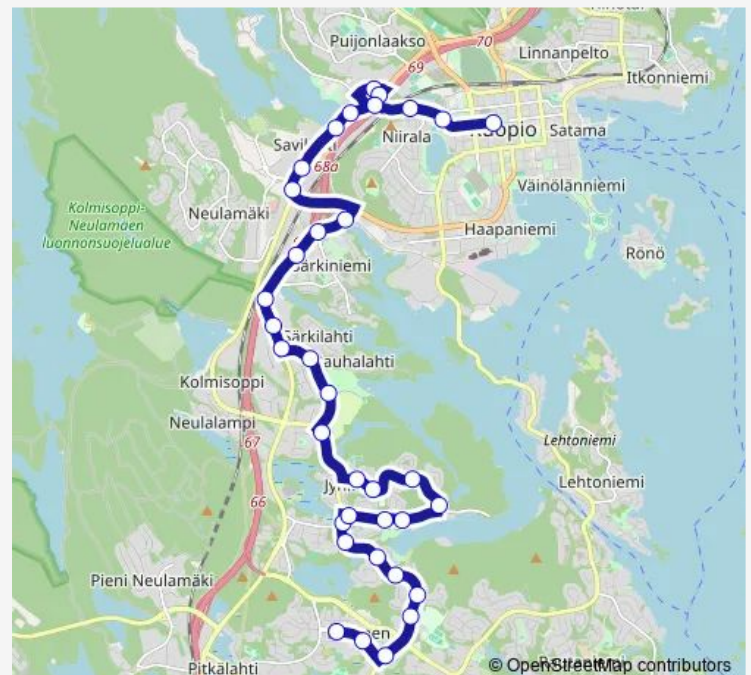

Thursday 05:05

Friday 05:05

Saturday —

Sunday —

Route info

Direction: Pyörönkaari I

Stops: 34

Trip Duration: 0 hour 30 min