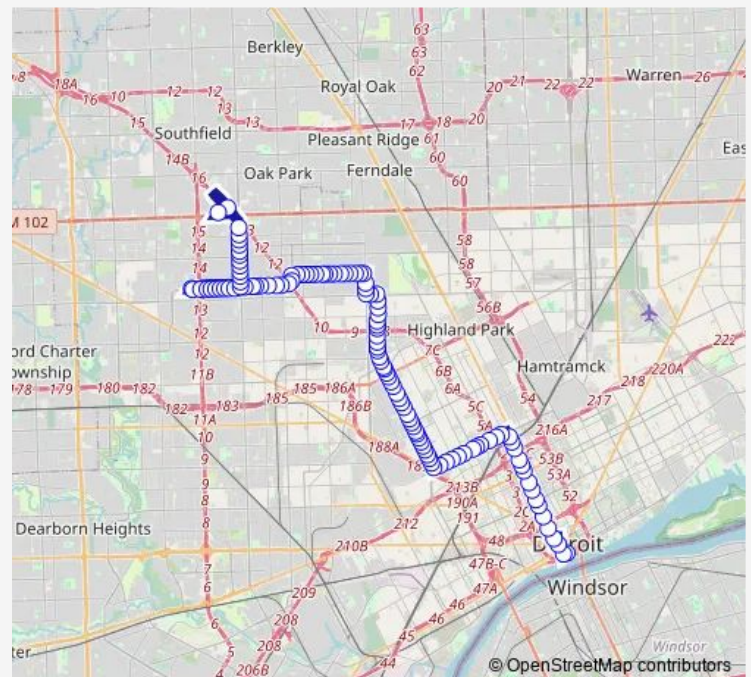

W Grand Bl & Woodrow Wilson

Route schedule

Jefferson & Shelby — Northland Dr & 8 Mile

Monday 06:00-19:26

Tuesday 06:00-19:26

Wednesday 06:00-19:26

Thursday 06:00-19:26

Friday 06:00-19:26

Saturday —

Sunday —

Route info

Direction: Jefferson & Shelby

Stops: 126

Trip Duration: 1 hour 22 min

16 — Dexter

W Grand Bl & Rosa Parks

W Grand Bl & 14th

W Grand Bl & Lasalle

W Grand Bl & Linwood

W Grand Bl & Lawton

W Grand Bl & Wildemere

Dexter & Lothrop

Dexter & Northwestern

Dexter & Whitney