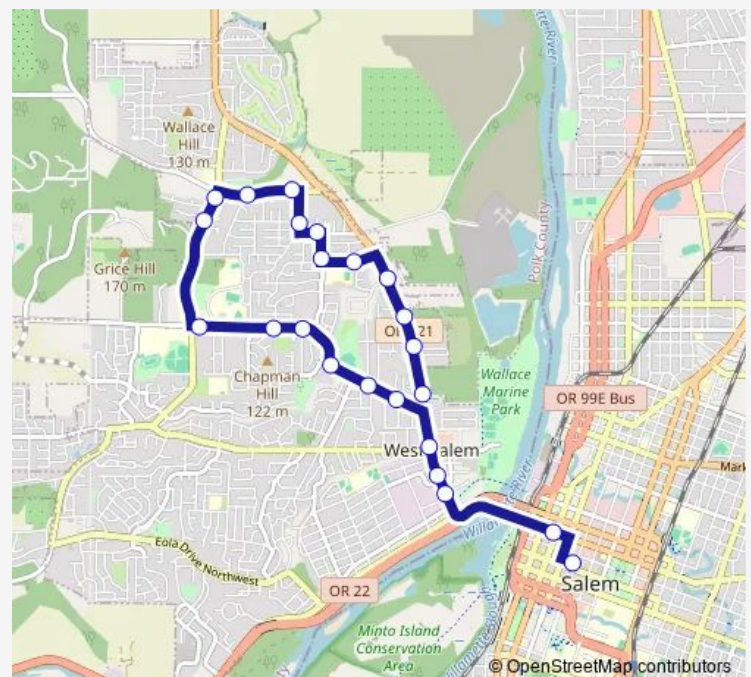

Wallace @ Glen Creek

Wallace @ Taggart

Wallace @ Bassett

Route schedule

Wallace @ Orchard Heights — Downtown Transit Center - Bay E

Monday 05:30-21:30

Tuesday 05:30-21:30

Wednesday 05:30-21:30

Thursday 05:30-21:30

Friday 05:30-21:30

Saturday 06:31-20:30

Sunday —

Route info

Direction: Wallace @ Orchard Heights

Stops: 23

Trip Duration: 0 hour 24 min

16 — Wallace Road

Center @ Liberty

Downtown Transit Center - Bay E

Direction

Downtown Transit Center - Bay E — Wallace @ Orchard Heights

5 stops

[Open route schedule](#)

Downtown Transit Center - Bay E

Marion @ Liberty

Wallace @ Taggart

Wallace @ Glen Creek

Wallace @ Orchard Heights

Route schedule

Downtown Transit Center - Bay E — Wallace @ Orchard Heights

Monday 06:25-21:25

Tuesday 06:25-21:25