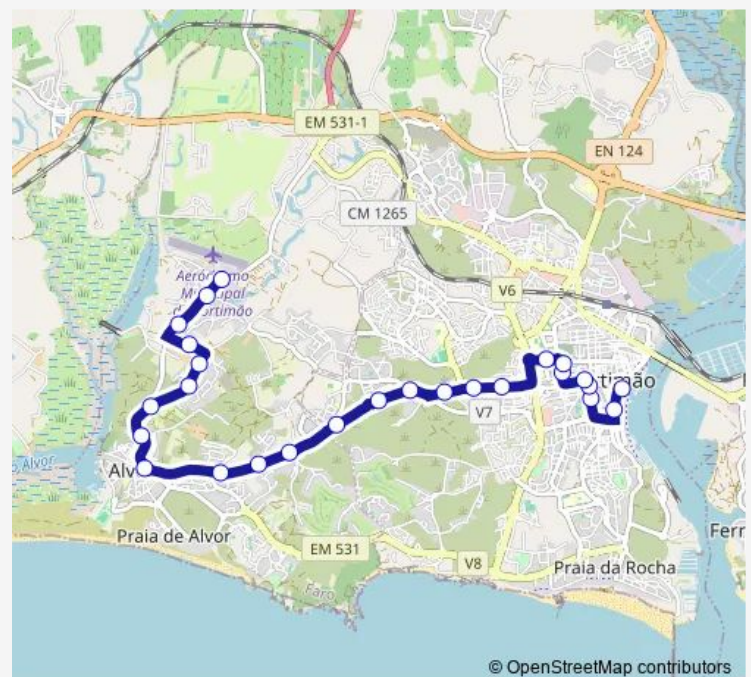

### Route schedule

Largo do Dique 1 — Montes de Alvor 1

Monday —

Tuesday —

Wednesday —

Thursday —

Friday —

Saturday 08:00-17:00

### Route info

Direction: Largo do Dique 1

Stops: 26

Trip Duration: 0 hour 27 min

16 — Lg. Dique - Montes de Alvor (via Alvor)

Pedregais 1

Ladeira da Nora 1

Ladeira da Nora (Cruz.) 1