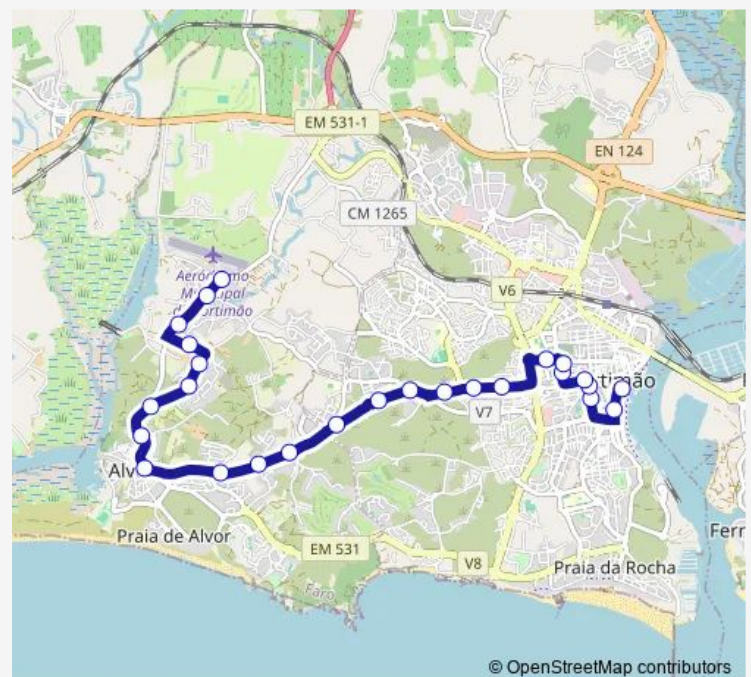

Thursday —

Friday —

Saturday 08:00-17:00

Sunday 08:00-17:00

Route info

Direction: Largo do Dique 1

Stops: 26

Trip Duration: 0 hour 27 min

—

Saturday

08:30-17:30

Sunday

08:30-17:30

Route info

Direction: Montes de Alvor 2

Stops: 28