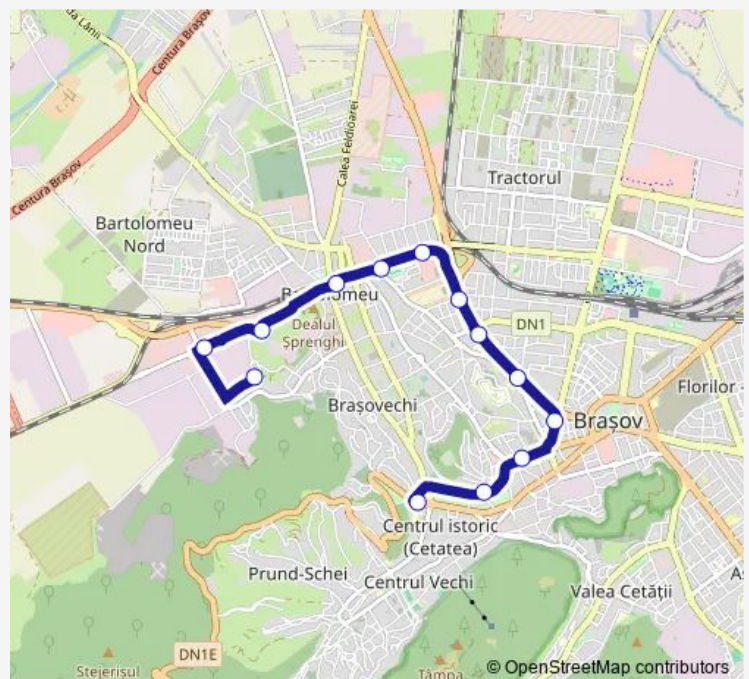

Saturday 06:33-23:01

Sunday 06:33-23:01

Route info

Direction: Cap Linie Strada Mică

Stops: 13

Trip Duration: 0 hour 23 min

16 — Stadionul Municipal - Livada Po□tei

BusMaps

Universitate

Plevnei

Tudor Vladimirescu

Stadionul Tineretului

Bartolomeu Gară

Service

Cărămidăriei

Cap Linie Strada Mică

Route schedule

Livada Potei — Cap Linie Strada Mică

Monday 05:32-23:09

Tuesday 05:32-23:09

Wednesday 05:32-23:09

Thursday 05:32-23:09

Friday 05:32-23:09

Saturday 06:33-22:56

Sunday 06:33-22:56

Route info

Direction: Livada Potei

Stops: 12

Trip Duration: 0 hour 22 min

16 Bus time schedules and route maps are available in an offline PDF at busmaps.com. Use the busmaps.com website to see live bus times, train schedule or subway schedule, and step-by-step directions for all public transit in Brasov