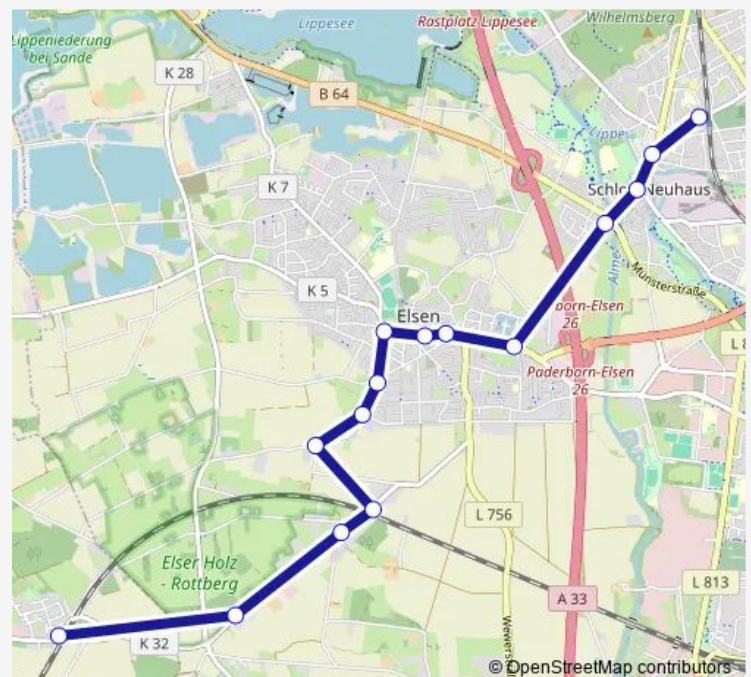

### Route schedule

Scharmede — Paderborn-Schloß Neuhaus

Monday 08:51-17:51

Tuesday 08:21-17:51

Wednesday 08:51-17:51

Thursday 08:51-17:51

Friday 08:51-17:51

Saturday 08:21-17:51

### Route info

Direction: Scharmede

Stops: 20

Trip Duration: 0 hour 26 min