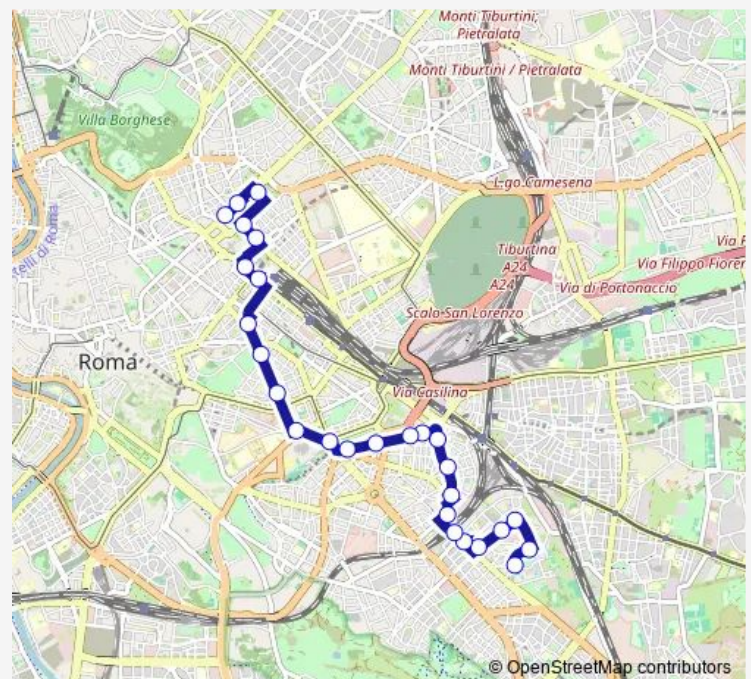

### Route schedule

XX Settembre — Costamagna

Monday 05:16-24:00

Tuesday 05:16-24:00

Wednesday 05:16-24:00

Thursday 05:16-24:00

Friday 05:16-24:00

Saturday 05:16-24:00

### Route info

Direction: XX Settembre

Stops: 26

Trip Duration: 0 hour 32 min

Nocera Umbra/Tuscolana

Nocera Umbra/Narni

Nocera Umbra/Otricoli

Montecastrilli