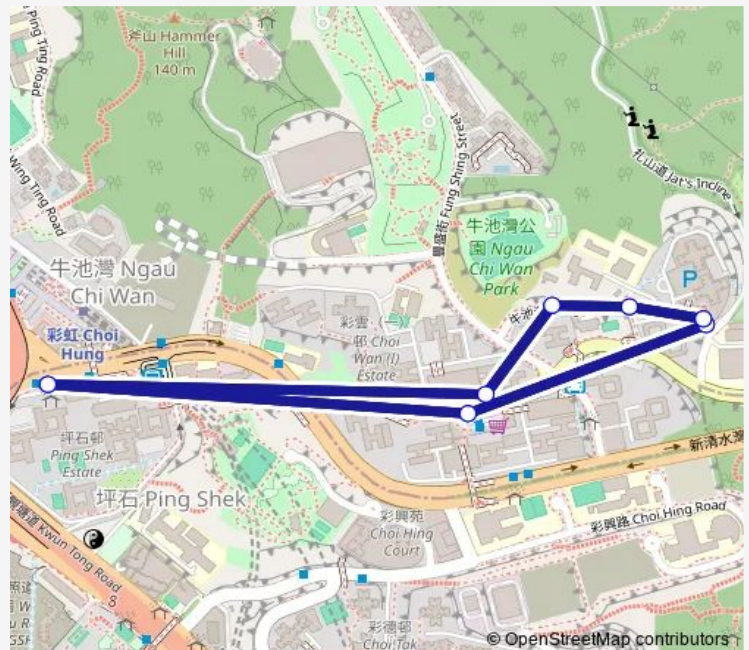

Bus 16 JAT'S Incline (Choi WAN Estate) - Ping Shek Estate (Circular)

[Go to website](#)

Direction

NGAU CHI WAN STREET OPPOSITE FUNG CHAK HOUSE, CHOI WAN ESTATE — NGAU CHI WAN STREET OPPOSITE FUNG CHAK HOUSE, CHOI WAN ESTATE

NGAU CHI WAN STREET OPPOSITE YOK YU HOUSE CHOI WAN ESTATE

NGAU CHI WAN STREET OPPOSITE CHRISTIAN ACTION

NGAU CHI WAN STREET OPPOSITE FUNG CHAK HOUSE, CHOI WAN ESTATE

Route schedule

NGAU CHI WAN STREET OPPOSITE FUNG CHAK HOUSE, CHOI WAN ESTATE — NGAU CHI WAN STREET OPPOSITE FUNG CHAK HOUSE, CHOI WAN ESTATE

Monday	05:30-01:00 ⁺¹
Tuesday	05:30-01:00 ⁺¹
Wednesday	05:30-01:00 ⁺¹
Thursday	05:30-01:00 ⁺¹
Friday	05:30-01:00 ⁺¹
Saturday	05:30-01:00 ⁺¹
Sunday	05:30-01:00 ⁺¹

Route info

Direction: NGAU CHI WAN STREET OPPOSITE FUNG CHAK HOUSE, CHOI WAN ESTATE

Stops: 7

Trip Duration: 0 hour 6 min

16 Bus time schedules and route maps are available in an offline PDF at busmaps.com. Use the busmaps.com website to see live bus times, train schedule or subway schedule, and step-by-step directions for all public transit in Choi Fai Estate