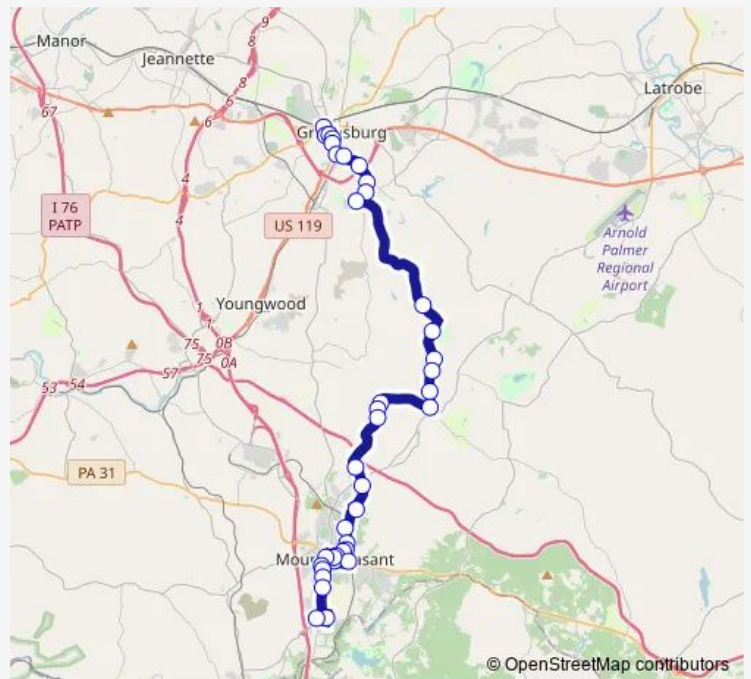

Hecla Rd + Perry Rich Rd

Hecla Rd + Hecla - Armburst Rd

Hecla Rd + School St

Hecla Rd + Brook Hollow Rd

**Route schedule**

Wcta Transit Center — Country Side Plaza Park & Ride Bus Shelt

Monday	08:15-16:15
Tuesday	08:15-16:15
Wednesday	08:15-16:15
Thursday	08:15-16:15
Friday	08:15-16:15
Saturday	—
Sunday	—

**Route info**

Direction: Wcta Transit Center

Stops: 38

Trip Duration: 0 hour 44 min

16 — Greensburg - Mount Pleasant

State St + Mt. Pleasant High School

State St + Side St

State St + Low St

## Route schedule

Country Side Plaza Park & Ride Bus Shelt — Wcta Transit Center

Monday 09:20-17:20

Tuesday 09:20-17:20

Wednesday 09:20-17:20

Thursday 09:20-17:20

Friday 09:20-17:20

Saturday —

## Route info

Direction: Country Side Plaza Park & Ride Bus Shelt

Stops: 42

Trip Duration: 0 hour 44 min

Hecla Rd + Perry Rich Rd

Hecla Rd + Mt. Pleasant Rd

Mt. Pleasant Rd + Iris Ln

Mt. Pleasant Rd + Carnation Ct E