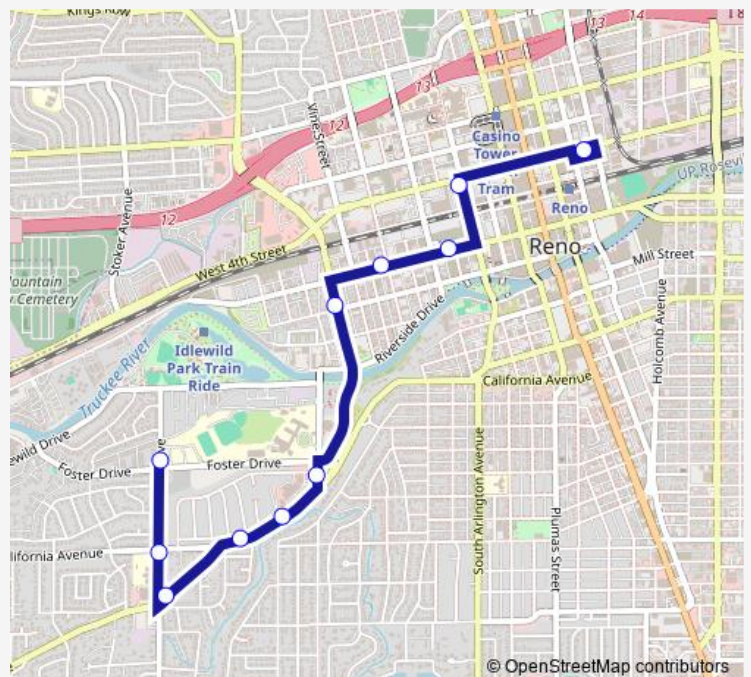

Idlewild Drive and Cowan Drive

Idlewild Drive and Booth Street

Booth Street at Reno High School

Keystone Avenue and W 1st Street

W 2nd Street and Winters Street

W 2nd Street and Stevenson Street

N Arlington Avenue and W 2nd Street

W 4th Street and West Street

RTC 4th Street Station Bay P 4SS (Rt 15)

**Route schedule**

Hunter Lake Drive and Foster Drive — RTC 4th Street Station Bay P 4SS (Rt 15)

Monday	22:00
Tuesday	22:00
Wednesday	22:00
Thursday	22:00
Friday	22:00
Saturday	—
Sunday	—

**Route info**

Direction: Hunter Lake Drive and Foster Drive

Stops: 11

Trip Duration: 0 hour 14 min

16 — Idlewild

**Direction**

Hunter Lake Drive and Foster Drive — RTC 4th Street Station Bay B 4SS (Rt 16)

11 stops

[Open route schedule](#)

Hunter Lake Drive and Foster Drive

Idlewild Drive and Hunter Lake Drive

Idlewild Drive and Cowan Drive

Idlewild Drive and Booth Street

Booth Street at Reno High School

Keystone Avenue and W 1st Street