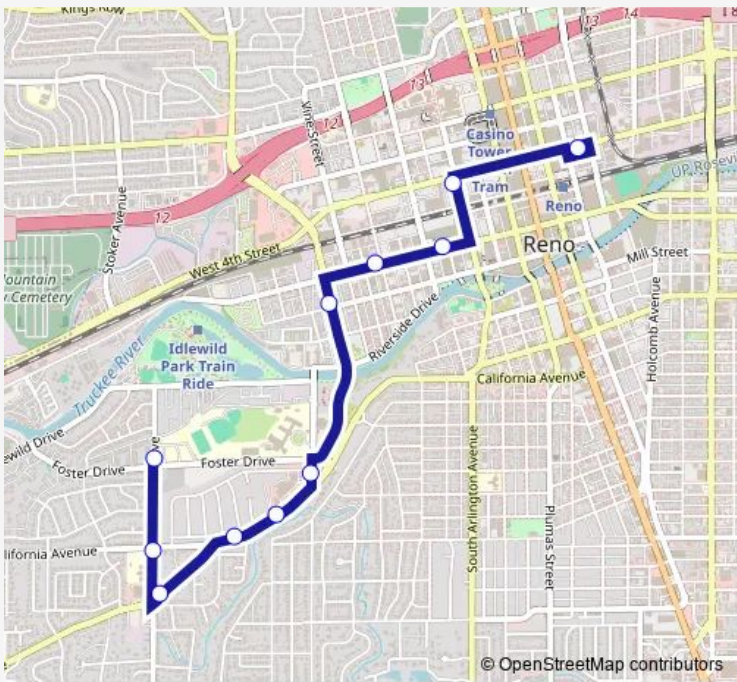

**Bus 16 Idlewild**

[Go to website](#)

**Direction**  
 Hunter Lake Drive and Foster Drive — RTC 4th Street Station Bay B 4SS (Rt 16)

11 stops

[Open route schedule](#)

- Hunter Lake Drive and Foster Drive
- Idlewild Drive and Hunter Lake Drive
- Idlewild Drive and Cowan Drive
- Idlewild Drive and Booth Street
- Booth Street at Reno High School
- Keystone Avenue and W 1st Street
- W 2nd Street and Winters Street
- W 2nd Street and Stevenson Street
- N Arlington Avenue and W 2nd Street
- W 4th Street and West Street
- RTC 4th Street Station Bay B 4SS (Rt 16)

**Route schedule**  
 Hunter Lake Drive and Foster Drive — RTC 4th Street Station Bay B 4SS (Rt 16)

Monday	05:29-21:15
Tuesday	05:29-21:15
Wednesday	05:29-21:15
Thursday	05:29-21:15
Friday	05:29-21:15
Saturday	06:27-18:30
Sunday	06:27-18:28

**Route info**

Direction: Hunter Lake Drive and Foster Drive

Stops: 11

Trip Duration: 0 hour 14 min

## Direction

Hunter Lake Drive and Foster Drive — RTC 4th Street Station Bay O 4SS (Rt 5)

11 stops

[Open route schedule](#)

Hunter Lake Drive and Foster Drive

Idlewild Drive and Hunter Lake Drive

Idlewild Drive and Cowan Drive